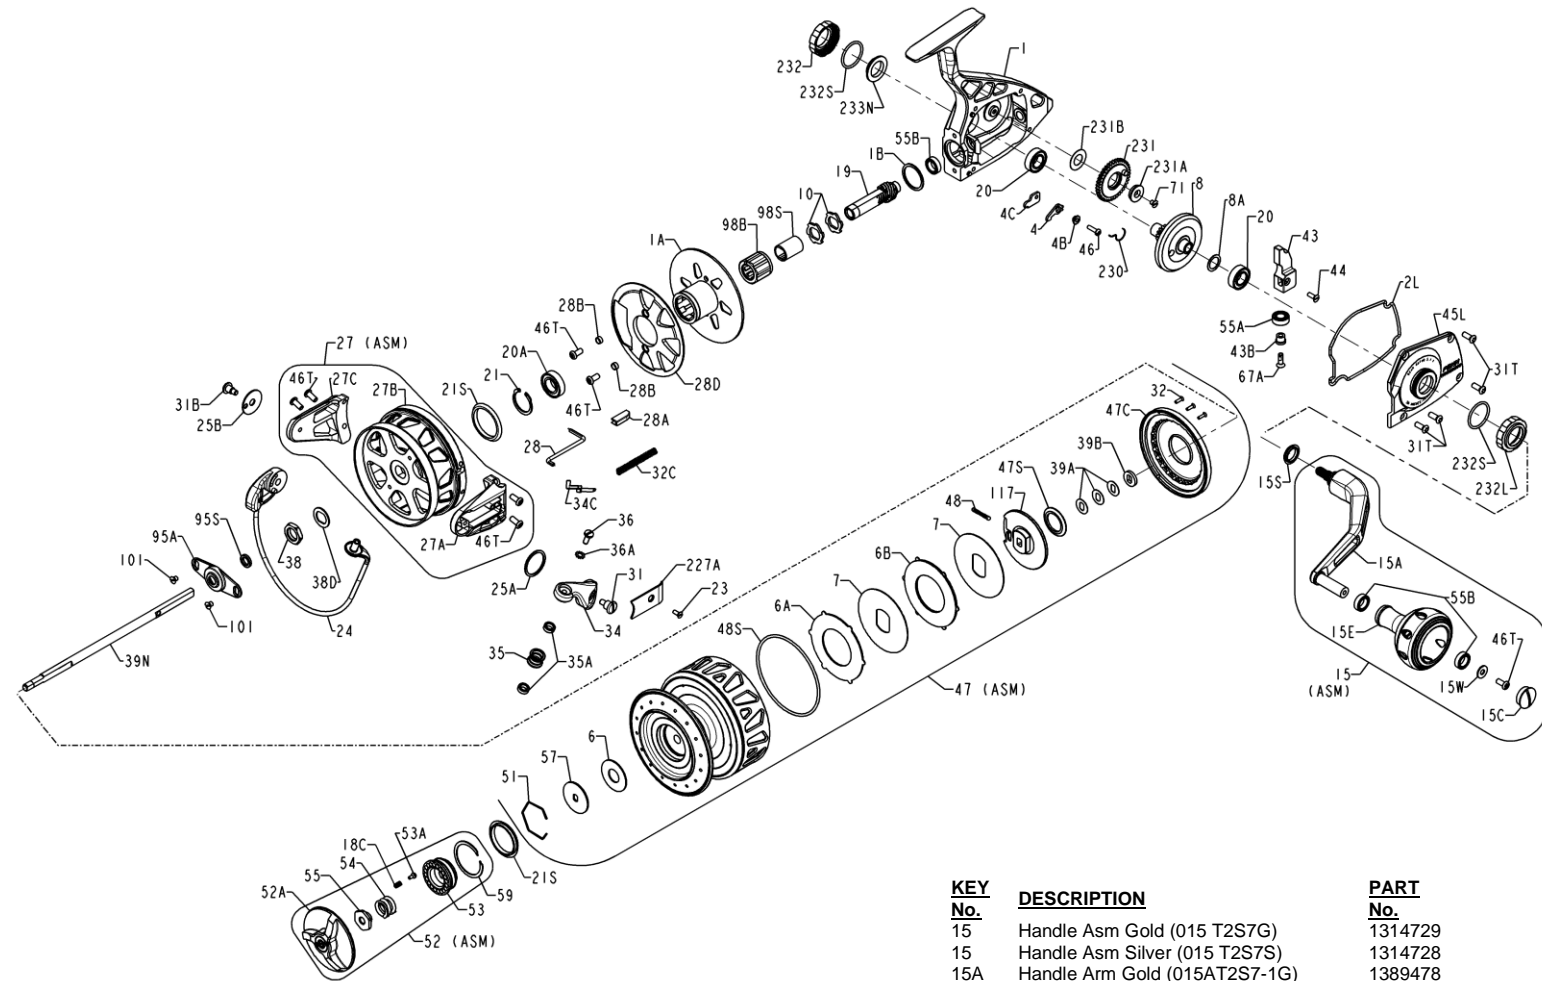

**TRQII9500-G (Gold) 1339437 & TRQII9500-S (Silver) 1403981**

KEY No.	DESCRIPTION	PART No.
1	Housing Asm- Gold (001 T2S7G)	1347119
1	Housing Asm- Silver (001 T2S7S)	1347068
1A	Clutch Housing Gold (001AT2S9G)	1314805
1A	Clutch Housing Silver (001AT2S9S)	1314804
1B	Rubber Flat Washer (001BT2S7-1)	1435254
2L	Side Plate Seal (002LT2S7)	1314721
4	Dog (004 T2S7)	1314722
4B	Dog Bushing (004BT2S7)	1314723
4C	Dog Plate (004CT2S7)	1314724
6	Washer- Drag (006 309)	1180917
6A	Drag Washer Asm 1 Sided (006 T2S7-1)	1415388
6B	Drag Washer Asm 2 Sided (006 T2S7-2)	1415389
7	Keyed Drag Washer (007 TS7) (2 req)	1192588
8	Gear Assembly (008 T2S9)	1314806
8A	Shim 002" (008ATS7-2) (as needed)	1229048
8A	Shim 004" (008ATS7-4) (as needed)	1229049
8A	Shim 008" (008ATS7-8) (as needed)	1229050
10	Ratchet (010 T2S7) (2 req)	1314727

KEY No.	DESCRIPTION	PART No.
15	Handle Asm Gold (015 T2S7G)	1314729
15	Handle Asm Silver (015 T2S7S)	1314728
15A	Handle Arm Gold (015AT2S7-1G)	1389478
15A	Handle Arm Silver (015AT2S7-1S)	1410945
15C	Handle Cap Screw Gold (015CT2S7G)	1323529
15C	Handle Cap Screw Silver(015CT2S7S)	1323528
15E	Handle Knob- Gold (015ET2S7G)	1318906
15E	Handle Knob- Silver (015ET2S7S)	1318905
15S	Seal (015STS7)	1200419
15W	Washer- Flat (015WT2S7)	1347059
18C	Spring- Compression (018C015KG)	1181632
19	Pinion (019 T2S9)	1314807
20	Bearing (020 6500)(2 req)	1181789
20A	Bearing (020 TS7)	1191260
21	Ring- Retaining (021 TS7)	1192641
21S	Seal (021STS7) (2 req)	1191276
23	Screw (023 T2S7)	1316317
24	Bail Wire Assembly (024 T2S9)	1314808
25A	Bail Arm Washer (025AT2S7)	1314733
25B	Bail Cam Washer (025BT2S7)	1317508
27	Rotor Assembly Gold (027 T2S9G)	1415396
27	Rotor Assembly Silver (027 T2S9S)	1415397
27A	Roller Arm Gold (027AT2S9G)	1314815
27A	Roller Arm Silver (027AT2S9S)	1314814
27B	Rotor Cup Gold (027BT2S9G)	1314812
27B	Rotor Cup Silver (027BT2S9S)	1314811
27C	Cam Arm Gold (027CT2S9G)	1314818
27C	Cam Arm Silver (027CT2S9S)	1314817