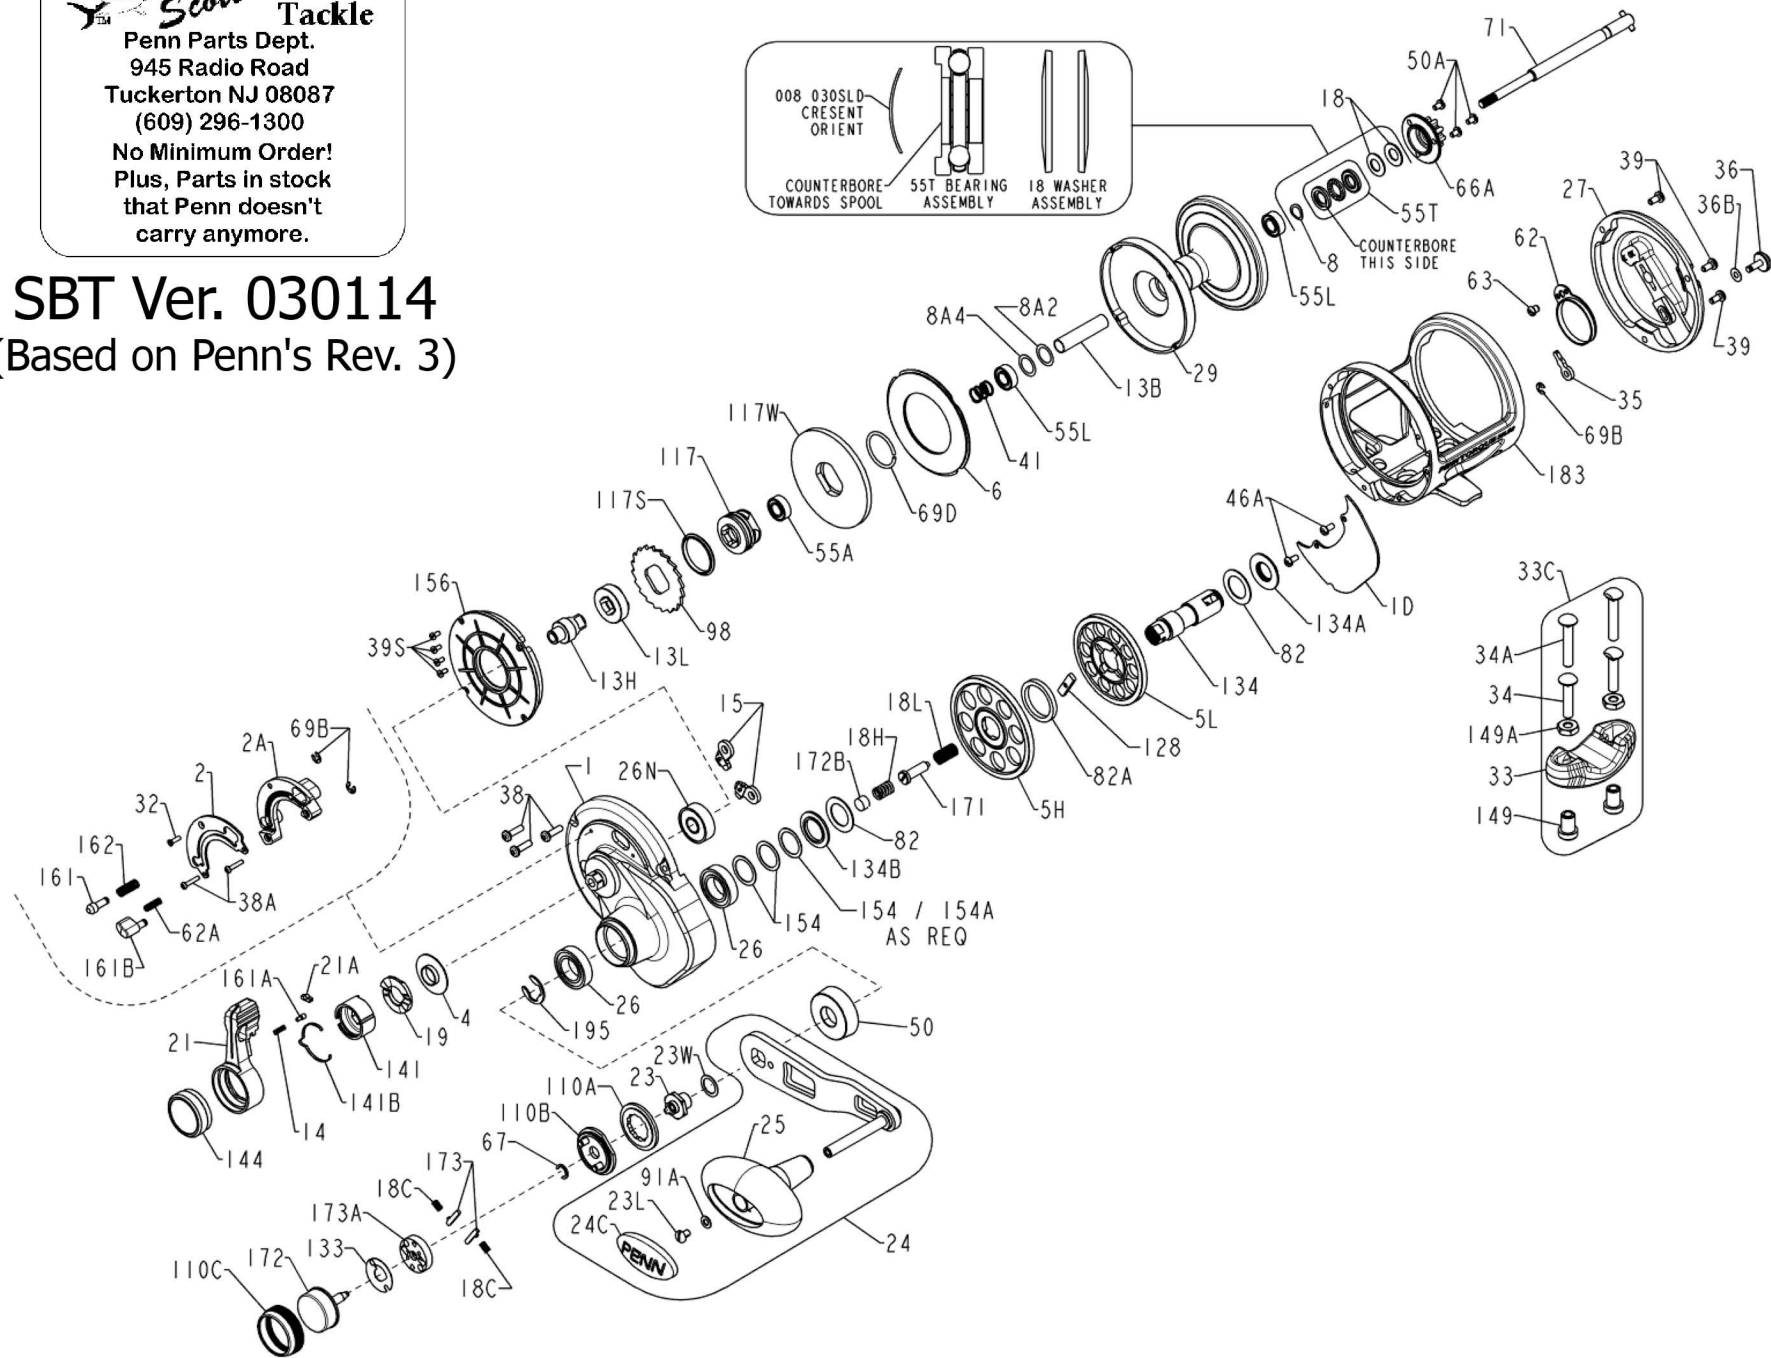

# PARTS LIST FOR MODEL TRQ15LD2G

REEL ASSEMBLY NO 1206027

SBT Ver. 030114  
(Based on Penn's Rev. 3)