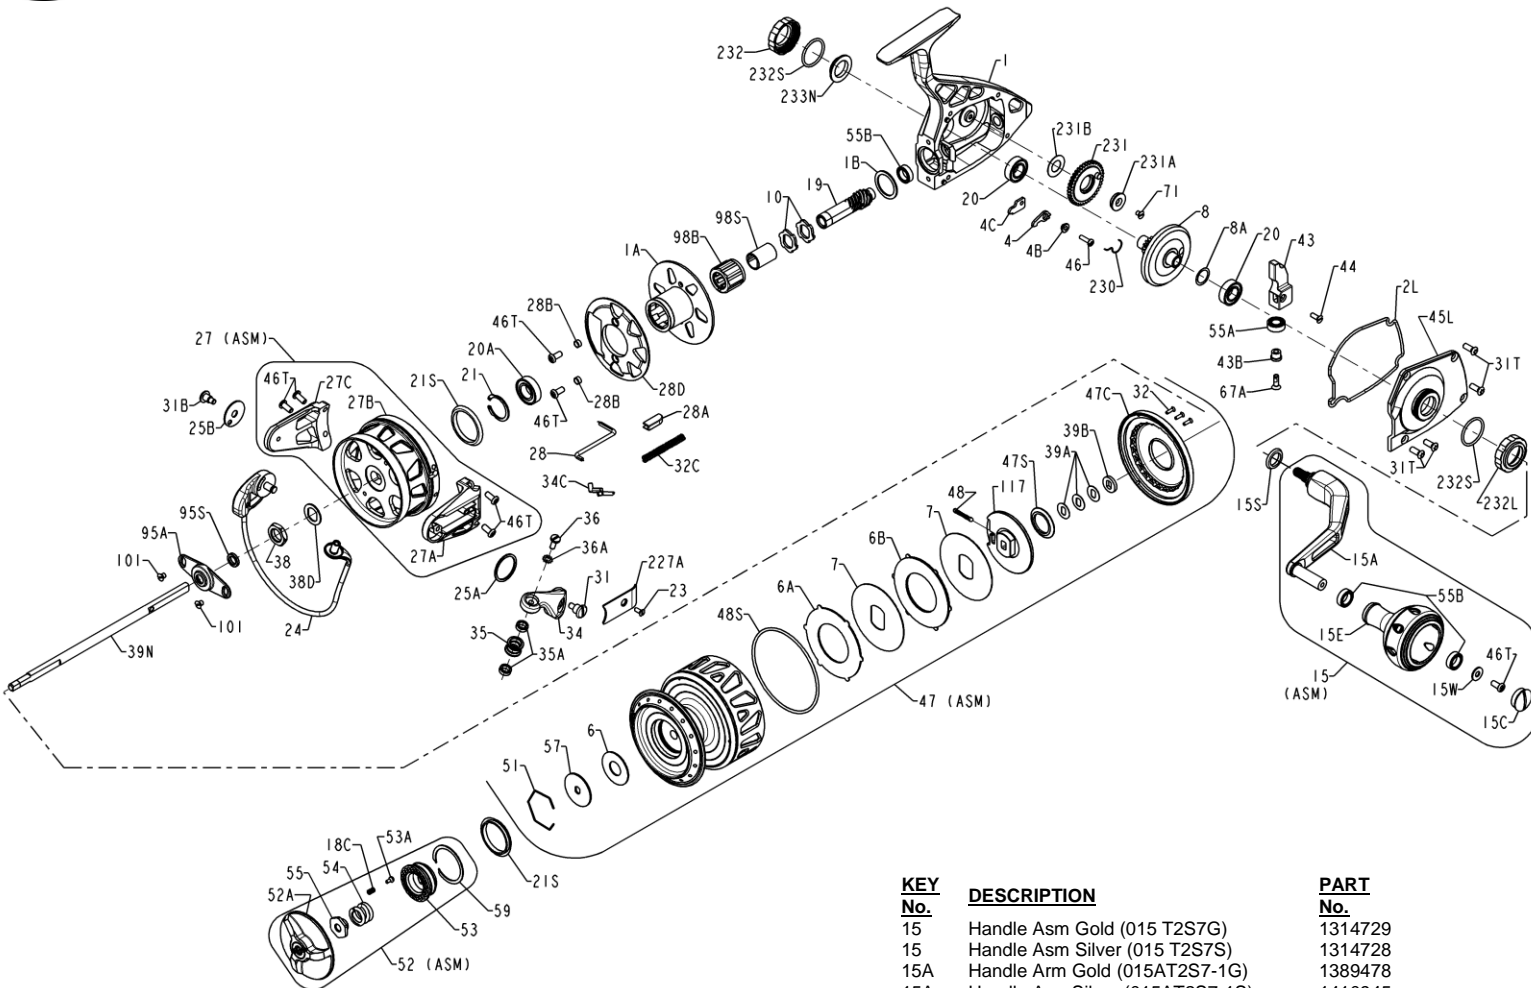

TRQII7500-G (Gold) 1339435 & TRQII7500-S (Silver) 1403980

<u>KEY No.</u>	<u>DESCRIPTION</u>	<u>PART No.</u>
1	Housing Asm Gold (001 T2S7G)	1347119
1	Housing Asm Silver (001 T2S7S)	1347068
1A	Clutch Housing Gold (001AT2S7G)	1314719
1A	Clutch Housing Silver (001AT2S7S)	1314718
1B	Rubber Flat Washer (001BT2S7-1)	1435254
2L	Side Plate Seal (002LT2S7)	1314721
4	Dog (004 T2S7)	1314722
4B	Dog Bushing (004BT2S7)	1314723
4C	Dog Plate (004CT2S7)	1314724
6	Washer- Drag (006 309)	1180917
6A	Drag Washer Asm 1 Sided (006 T2S7-1)	1415388
6B	Drag Washer Asm 2 Sided (006 T2S7-2)	1415389
7	Keyed Drag Washer (007 TS7) (2 req)	1192588
8	Gear Asm (008 T2S7)	1314725
8A	Shim 002" (008ATS7-2) (as needed)	1229048
8A	Shim 004" (008ATS7-4) (as needed)	1229049
8A	Shim 008" (008ATS7-8) (as needed)	1229050
10	Ratchet (010 T2S7) (2 req)	1314727

<u>KEY No.</u>	<u>DESCRIPTION</u>	<u>PART No.</u>
15	Handle Asm Gold (015 T2S7G)	1314729
15	Handle Asm Silver (015 T2S7S)	1314728
15A	Handle Arm Gold (015AT2S7-1G)	1389478
15A	Handle Arm Silver (015AT2S7-1S)	1410945
15C	Handle Cap Screw Gold (015CT2S7G)	1323529
15C	Handle Cap Screw Silver(015CT2S7S)	1323528
15E	Handle Knob- Gold (015ET2S7G)	1318906
15E	Handle Knob- Silver (015ET2S7S)	1318905
15S	Seal (015STS7)	1200419
15W	Washer- Flat (015WTS7)	1347059
18C	Spring- Compression (018C015KG)	1181632
19	Pinion (019 T2S7)	1314730
20	Bearing (020 6500)(2 req)	1181789
20A	Bearing (020 TS7)	1191260
21	Ring- Retaining (021 TS7)	1192641
21S	Seal (021STS7) (2 req)	1191276
23	Screw (023 T2S7)	1316317
24	Bail Wire Assembly (024 T2S7)	1314731
25A	Bail Arm Washer (025AT2S7)	1314733
25B	Bail Cam Washer (025BT2S7)	1317508
27	Rotor Assembly Gold (027 T2S7G)	1415394
27	Rotor Assembly Silver (027 T2S7S)	1415393
27A	Rotor Roller Arm-Gold (027AT2S7G)	1314739
27A	Rotor Roller Arm-Silver (027AT2S7S)	1314738
27B	Rotor Cup- Gold (027BT2S7G)	1314736
27B	Rotor Cup- Silver (027BT2S7S)	1314735
27C	Rotor Cam Arm- Gold (027CT2S7G)	1314742
27C	Rotor Cam Arm- Silver (027CT2S7S)	1314741