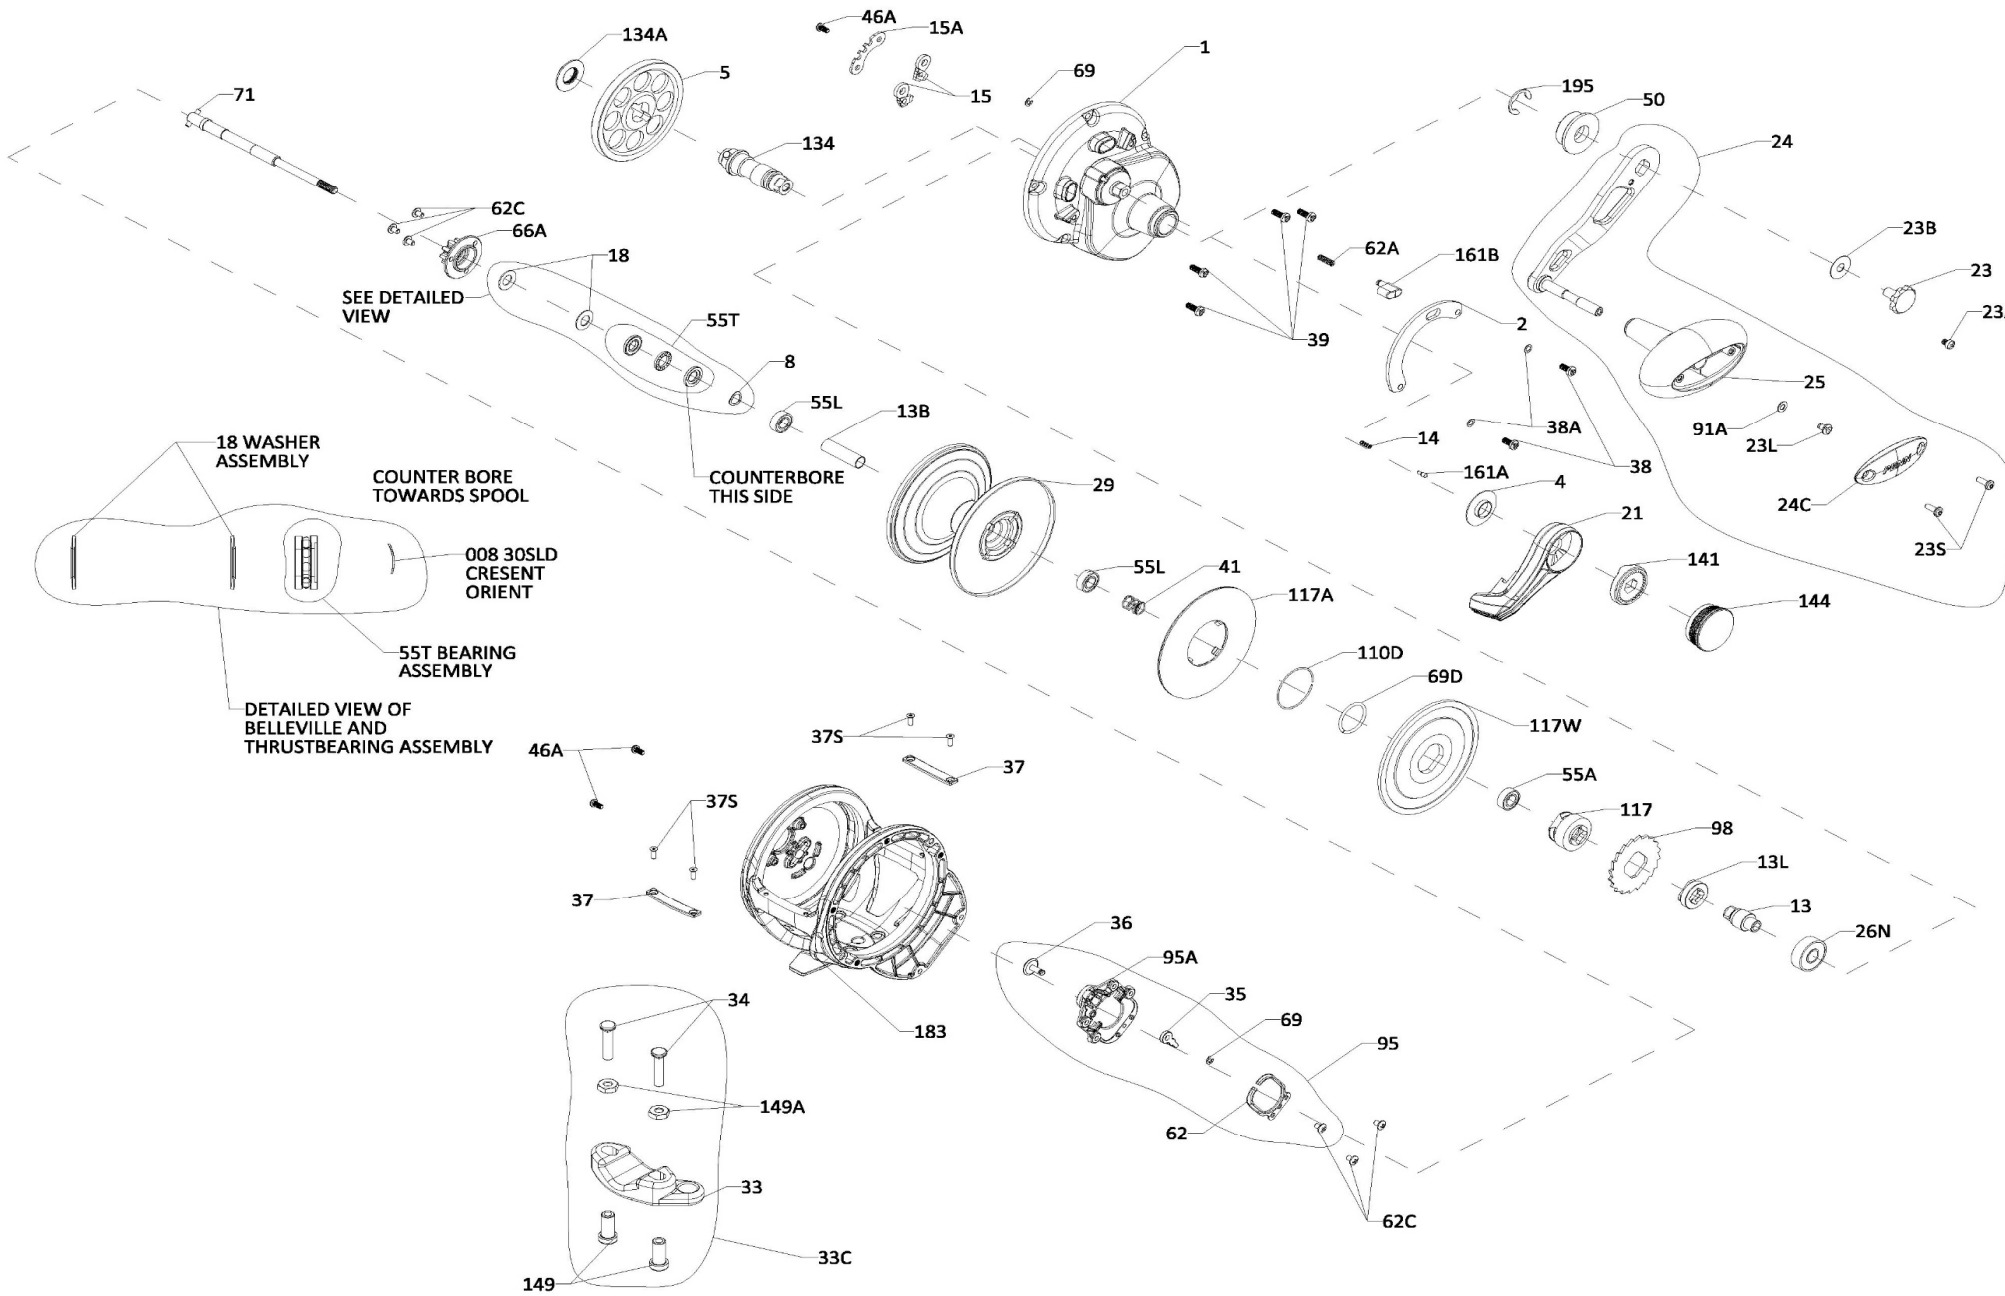

PARTS LIST FOR MODEL
SQUALL II 40NLDHS
REEL PART NO. 1594615

Key No.	Part No.	Penn Style No.	Description Parts List
1	1600496	1-SQLII40NLDHS	Right Side Plate
2	1600550	2-SQLII50LD	Quadrant (GunSmoke)
4	1264978	4-TRQ15LD2	Lever Washer
5	1338141	5-FTH40NLDHS	Main Gear
8	1257843	8-30SLD	Spring Washer
13	1338145	13-FTH40NLDHS	Pinion
13B	1309869	13B-FTH40NLD2	Spacer Tube
13L	1338146	13L-FTH40NLD	Spacer
14	1181406	14-535	Spring
15	1229374	15-TRQ40	Dog Asm (2 req)
15A	1600553	15A-SQLIILD	Anti Rev. Dog Retainer
18	1265001	18-TRQ40NLD2	Spring Washer (2 req)
21	1580200	21-FTHII40NLDHS	Drag Lever
23	1208117	23-FTH20LW	Handle Screw (GunSmoke)
23A	1188717	23A-20	Handle Lock Screw (GunSmoke)
23B	1207784	23B-20	Handle Screw Washer
23L	1191383	23L-750	Screw
24	1600556	24-SQLII60LD	Handle Assembly
24C	1286717	24C-SQL50LW	Cap- Handle Knob
24S	1265021	24S-TRQ40NLD2	Screw (2 req)
25	1286716	25-SQL50	Handle knob
26N	1182145	26N-25	Bearing
29	1600560	29-SQLII40NLDHS	Spool (GunSmoke/Gold)
33	1182754	33-113	Rod Clamp
33C	1600563	33C-SQLIILD	Rod Clamp Kit
34	1580220	34-FTHIILD2	Screw, Rod Clamp (2 req)
35	1188656	35-20	Click Tongue
36	1600564	36-SQLIILD	Click Button (GunSmoke)
37	1600568	37-SQLII40NLD	Spacer Bar Insert (Gold) (2 req)
37S	1280734	37S-SQL30VSW	Flat Head Screw (4 req)
38	1309885	38-FTH15LD	Screw (M3x6.5) (2 req)
38A	1188649	38A-20	Flat Washer (2 req)
39	1188638	39-20	Screw (M3x8) (4 req)
41	1265056	41-TRQ40NLD2	Drag Disengaging Spring
46A	1488755	46A-FTHII30LW	Cover Plate Screw (3 req)
50	1600574	50-SQLIILD	Shield Guard (GunSmoke)
55A	1238912	55A-50SLD	Ball Bearing
55L	1286985	55L-20	Ball Bearing (2 req)
55T	1238913	55T-30SLD	Thrust Bearing
62	1188664	62-20	Click Spring
62A	1236596	62-TRQ40	Spring Click Locator
62C	1188654	62C-20	Screw (6 req)
66A	1265059	66A-FTHLD	Click Gear
69	1188657	69-20	Retainer (2 req)
69D	1265060	69D-FTH15LD	Retaining Ring
71	1600580	71-SQLII40NLDHS	Spindle
91A	1277514	91A-TRQ40NLD2	Handle Knob Washer
95	1600583	95-SQLIILD	Click Module Assembly
95A	1580238	95A-FTHIILD2	Click Module Housing
98	1265073	98-FTH40NLD2	Ratchet
110D	1309895	110D-FTH15LD2	Retaining Ring
117	1600584	117-SQLII30LD	Drive Plate
117A	1309899	117A-FTH40NLD2	Drag Washer (Assembly)
117W	1309902	117W-FTH40NLD2	Drag Washer Metal
134	1600585	134-SQLII30LD	Gear Stud
134A	1265086	134A-30SLD2	Nut Gear Stud
141	1580246	141-FTHIILD	Cam Follower
144	1600586	144-SQLIILD	Preset Knob Assembly (Smoke)
149	1184702	149-45	Rod Clamp Nut (2 req)
149A	1184706	149-200	Hex Nut (2 req)
161A	1265098	161A-TRQ15LD2	Lever Click Pin
161B	1265099	161B-TRQ40NLD2	Strike Button
183	1600590	183-SQLII40NLDHS	Frame Assembly
195	1184955	195-40	Retaining Ring