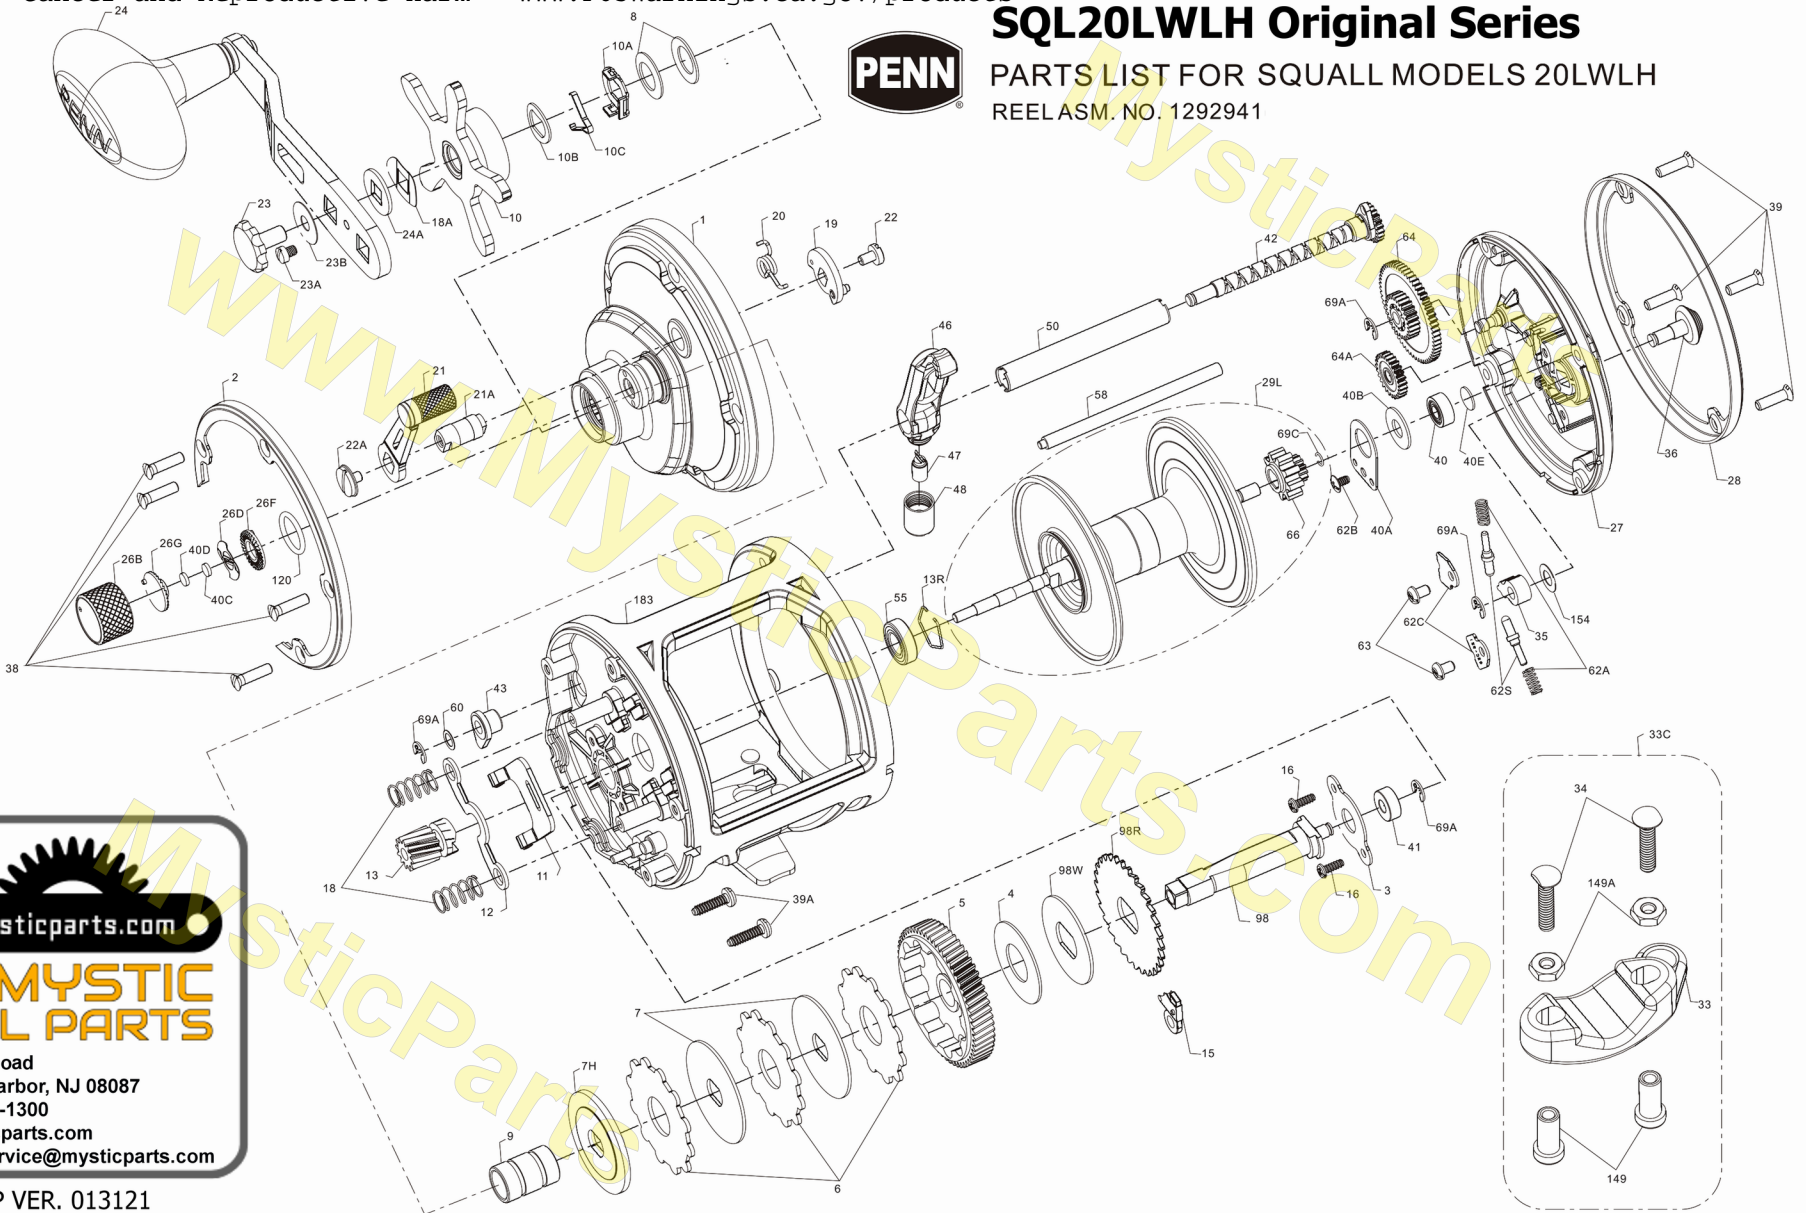

SQL20LWLH Original Series

PARTS LIST FOR SQUALL MODELS 20LWLH
REELASM. NO. 1292941

mysticparts.com
MYSTIC REEL PARTS
965 Radio Road
Little Egg Harbor, NJ 08087
+1 (609) 296-1300
www.mysticparts.com
customerservice@mysticparts.com

MRP VER. 013121
(Based on Penn's Rev 1, 4-6-2013)

Penn Reel Parts list for Model: SQL20LWLH Squall 20-LH Levelwind (LEFT HANDED) (1292941)

KEY	Penn Part	PureFishing	KEY	Penn Part	PureFishing
NO	Number	Part#	NO	Number	Part#
1	1-SQL20LWLH	1308800	36	36-SQLLW	1308759
2	2-SQL20LWLH	1308801	38	38-SQLLW	1308760
3	3-SQL15LW	1308743	39	39-SQLLW	1308761
4	4-60	1180755	39A	39A-30SLD	1258668
5	5-SQL20LWLH	1308802	40	40-FTH20LW	1188661
6	6-TRQ40	1237037	40A	40A-FTH20LW	1188663
7	86-49L	1184251	40B	40B-FTH20LW	1188662
7H	7H-FTHSD12	1242788	40C	40C-525MAG2	1208115
8	8-FTH20LW	1188709	40D	40D-525MAG2	1125771
9	9-FTH20LW	1188708	40E	40E-SQLLW	1308762
10	10-FTH20LWLH	1275218	41	41-SQL15LW	1308763
10A	10A-FTH20LW	1188711	42	42-FTH25LW	1188725
10B	10B-FTH20LW	1188710	43	43-FTH20LW	1188669
10C	10C-525MAG2	1188712	46	46-FTH20LW	1208119
11	11-SQL15LW	1308745	47	47-FTH20LW	1188672
12	12-SQL15LW	1308746	48	48-FTH20LW	1208120
13	13-SQL20LWLH	1308803	50	50-SQL20LW	1308773
13R	13R-SQL15LW	1308748	55	55-SQL15LW	1308764
15	15-FTH20LW	1188675	58	58-FTH25LW	1188730
16	16-SQLLW	1308749	60	60-FTH20LW	1188670
18	18-FTH20LW	1188688	62A	62A-310	1184033
18A	18A-FTH20LW	1188714	62B	62B-SQLLW	1188722
19	19-SQL20LWLH	1308804	62C	62C-321LH	1184041
20	20-SQL20LWLH	1308805	62S	62S-SQLLW	1308765
21	21-SQL15LW	1308751	63	63-500S	1184052
21A	21A-SQL15LW	1308752	64	64-FTH20LW	1188658
22	22-FTH20LW	1188690	66	66-FTH20LW	1188678
22A	22-525MAG2	1214705	69A	69A-FTH20LW	1188659
23	23-FTH20LW	1208117	69C	69C-FTH20LW	1188677
23A	23A-FTH20LW	1188717	98	98-FTH20LWLH	1275562
23B	23B-FTH20LW	1207784	98R	98R-FTHSD12	1242800
24	24-SQLSD	1276618	98W	98W-FTHSD12	1242801
24A	24A-FTH20LW	1188715	120	120-SQLLW	1308766
26B	26B-SQLLW	1308753	149	149-45	1184702
26D	26D-525MAG2	1125769	149A	149-200	1184706
26F	26F-525MAG2	1125768	154	154-117	1184721
26G	26G-525MAG2	1125772	154A	154A-SQL15LW	1308767
27	27-SQL20LWLH	1308806	183	183-SQL20LWLH	1308808
28	28-SQL15LW	1308755			
29L	29L-SQL20LWLH	1308807			
33	33N-113	1182754			
33C	33C-SQLSD	1276626			
34	34-45	1182788			
34C	34C-45	1182862			
35	35-SQLLW	1308758			

MYSTIC REEL PARTS REVISION!

NOTE:

Many of www.mysticparts.com schematics include changes that were either made by Penn, or errors found and corrected by our parts dept.

MRP VER. 013121 (Based on Penn's Rev 2, 9-19-2014)

1/8/2024 PART DESCRIPTION FOR KEY #9 CORRECTED