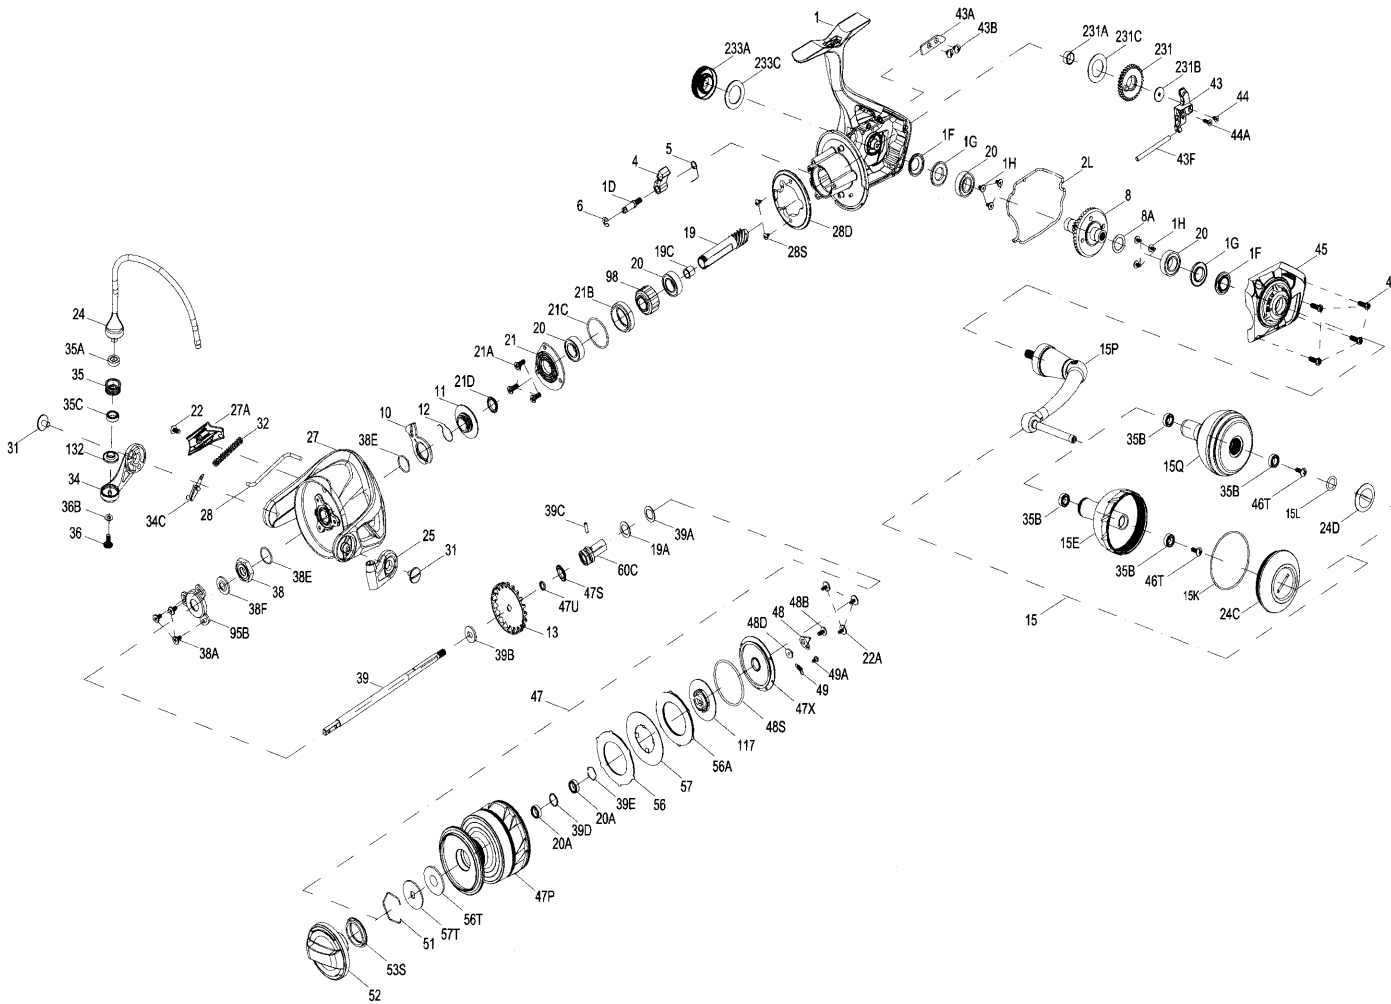

PARTS LIST FOR MODEL SLAMMER IV 7500DX

KEY NO.	PART NO.	STYLE NO.	DESCRIPTION
25	1559370	25-SLAIV7500DX	Bail Holder
27	1559371	27-SLAIV7500DX	Rotor
27A	1559372	27A-SLAIV7500DX	Rotor Cover
28	1559350	28-SLAIV7500	Rotor Trip Lever
28D	1277161	28D-SSV7500	Rotor Brake
28S	1277054	28S-SSV5500	Rotor Brake Screw(2req.)
31	1277055	31-SSV5500	Bail Arm Screw (2req.)
32	1559351	32-SLAIV7500	Bail Spring
34	1559373	34-SLAIV7500DX	Bail Arm
34C	1277164	34C-SSV7500	Pivot Arm
35	1277165	35-SSV7500	Line Roller
35A	1419050	35A-SLA5500	Line Roller Bushing
35B	1377606	35A-BTL18000LC	Line Roller Ball Bearing(4req.)
35C	1559273	35C-SLAIV5500	Ball Bearing
36	1277166	36-SSV7500	Line Roller Screw
36B	1417809	36B-CLA6000	Bail Arm Screw Washer
38	1419103	38-SLA7500	Rotor Nut
38A	1119121	20C-7000AF	Screw(3req.)
38E	1302502	232B-SSV3500	Bearing Retainer O-Ring(2req.)
38F	1419080	38F-SLA7500	Rotor-Main Shaft Seal
39	1559352	39-SLAIV7500	Main Shaft
39A	1559353	39A-SLAIV7500	Spool Adjust Washer(2req.)
39B	1277067	39B-SSV5500	Main Shaft Washer
39C	1559354	39C-SLAIV7500	Main Shaft Dowel
39D	1559302	39D-SLAIV5500DX	Washer
39E	1559277	39E-SLAIV5500	Lock Spring
43	1419105	43-SLA7500	Oscillation Slider
43A	1277173	43A-SSV7500	O/S Slider Guide
43B	1277070	43B-SSV5500	Screw(2req.)
43F	1389567	43F-CLA6000	O/S Slider Guide Shaft
44	1385672	44-CLA8000	Main Shaft Screw
44A	1447691	44A-SLAI18500HS	Screw
45	1559374	45-SLAIV7500DX	Body Cover Assembly
46	1277074	46-SSV5500	Body Cover Screw (4req.)
46T	1341500	3-SSV7500LC	A/R Button Screw(2req.)
47	1559375	47-SLAIV7500DX	Spool Assembly
47P	1559376	47P-SLAIV7500DX	Spool
47S	1494699	47S-SSV12500LL	Seal
47U	1525247	47U-CLAI15000	Seal
47X	1559358	47X-SLAIV7500	Drag Cover
48	1419069	48-SLA5500	Spool Click Plate
48B	1385581	48B-CLA3000	Spool Clicker Spring Screw
48D	1385579	48D-CLA3000	Spool Clicker Spacer Ring
48S	1559359	48S-SLAIV7500	Spool Seal
49	1259579	49-7000AF	Spring
49A	1559283	49A-SLAIV5500	Screw
51	1277085	51-SSC5500	Drag Washer Retainer
52	1559377	52-SLAIV7500DX	Drag Knob Assembly
53S	1393555	53S-CLA5000	Drag Knob Seal
56	1419077	56-SLA7500	Drag Friction Washer
56A	1419078	56A-SLA7500	Drag Friction Washer
56T	1277089	56T-SSV5500	Drag Friction Washer
57	1559361	57-SLAIV7500	Keyed Drag Washer
57T	1419058	57T-SLA5500	Keyed Drag Washer
60C	1559362	60C-SLAIV7500	Spool Support Sleeve
95B	1419114	95B-SLA7500	Rotor Nut Locking Plate
98	1277190	98-SSV7500	Clutch/Sleeve Assembly
117	1559363	117-SLAIV7500	Drag Drive Plate
132	1419163	132-SLA9500	Line Roller Collar
231	1419117	231-SLA7500	Oscillation Gear
231A	1395666	231A-CLA5000	O/S Gear Bushing
231B	1277100	231B-SSV5500	O/S Gear Screw
231C	1399603	231C-CLA6000	O/S Gear Washer
233A	1559378	233A-SLAIV7500DX	Handle Cap
233C	1419076	233C-SLA5500	Handle Cap Seal
1	1559365	1-SLAIV7500DX	Body Assembly
1D	1277140	1D-SSV7500	A/R Pawl Post
1F	1419083	1F-SLA7500	Body Side Seal (2req.)
1G	1419082	1G-SLA7500	Body Side Seal Lock Plate (2req.)
1H	1418957	1H-SLA3500	Body Side Screw(6req.)
2L	1419086	2L-SLA7500	Body Seal
4	1277142	4-SSV7500	A/R Pawl
5	1277143	5-SSV7500	Pawl Spring
6	1277144	6-SSV7500	Retainer Clip
8	1559366	8-SLAIV7500DX	Drive Gear
8A	1277037	8A-SSV5500	Drive Gear Shim Washer
10	1277147	10-SSV7500	A/R Pawl Holder
11	1559343	11-SLAIV7500	A/R Bushing
12	1309001	12-SSV9500	A/R Bushing Spring
13	1419089	13-SLA7500	Click Gear
15	1559367	15-SLAIV7500DX	Handle Assembly
15E	1559292	15E-SLAIV5500DX	Handle Knob
15K	1419073	15K-SLA5500	Handle Knob Cap Seal
15L	1417804	15L-CLA2000	Handle Knob Seal
15P	1559368	15P-SLAIV7500DX	Sub Handle Assembly
15Q	1559294	15Q-SLAIV5500DX	Handle Knob Assembly
19	1559369	19-SLAIV7500DX	Pinion Gear
19A	1277424	19A-SSV3500	Pinion Gear Washer
19C	1419092	19C-SLA7500	Pinion Gear Bushing
20	1277152	20A-SSV7500	Ball Bearing(4req.)
20A	1385530	20A-CLA3000	Sealed Ball Bearing
21	1559345	21-SLAIV7500	Ball Bearing Retainer
21A	1277154	21A-SSV7500	Pinion Retainer Screw (3req.)
21B	1419094	21B-SLA7500	Pinion Ball Bearing Collar
21C	1385684	21C-CLA8000	O Ring
21D	1559346	21D-SLAIV7500	Body Head Seal
22	1277046	22-SSV5500	Rotor Cover Screw
22A	1125962	231G-7000AF	Screw(3req.)
24	1559347	24-SLAIV7500	One Piece Bail
24C	1559296	24C-SLAIV5500DX	Handle Knob Cap
24D	1417808	24C-CLA5000	Handle Knob Cap