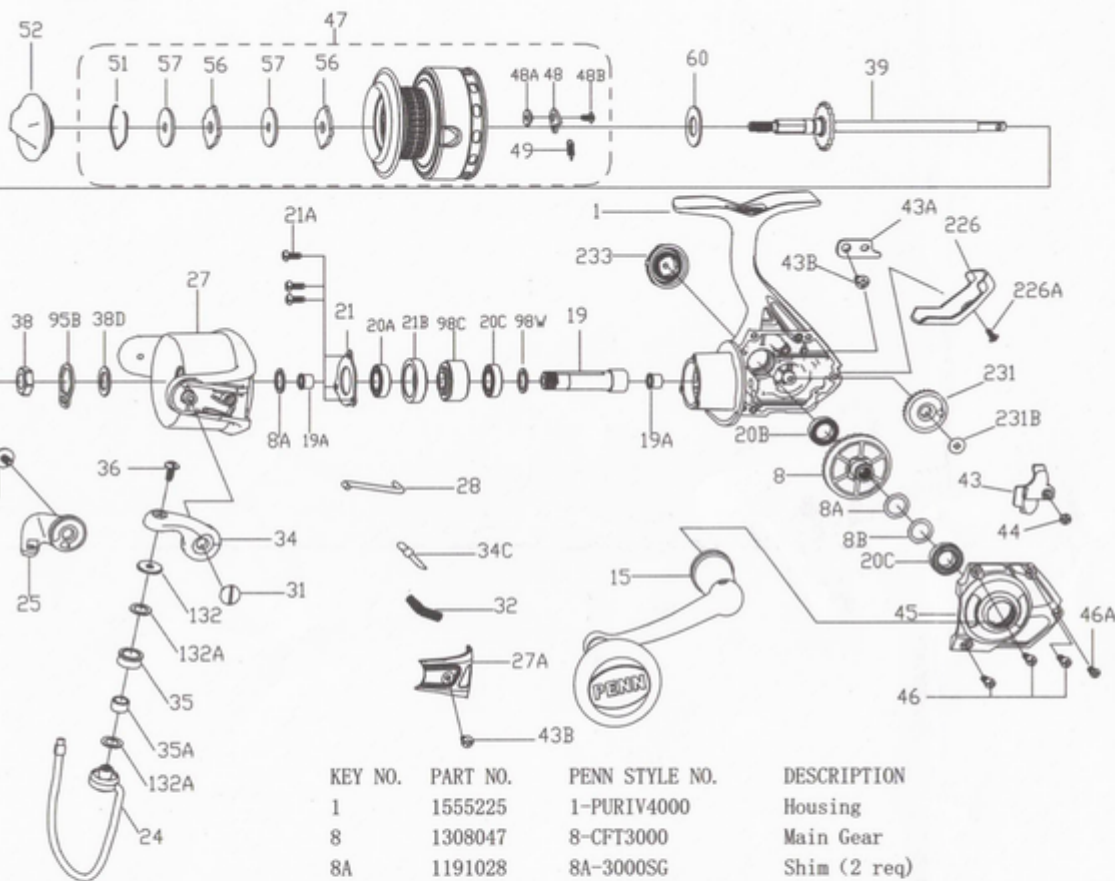

PARTS LIST FOR MODEL AS PURIV4000

KEY NO.	PART NO.	PENN STYLE NO.	DESCRIPTION
1	1555225	1-PURIV4000	Housing
8	1308047	8-CFT3000	Main Gear
8A	1191028	8A-3000SG	Shim (2 req)
8B	1485199	8B-PURIII3000	Shim B
15	1555219	15-PURIV3000	Handle Assembly
19	1485212	19-PURIII3000	Pinion Gear
19A	1191252	19A-3000SG	Bushing(2 req)
20A	1308051	20A-CFT3000	Ball Bearing
20B	1211610	20D-5000BTL	Ball Bearing
20C	1308050	20-CFT3000	Ball Bearing (2 req)
21	1308052	21-CFT3000	Bearing Retainer
21A	1485211	21A-PURIII3000	Bearing Retainer Screw (3 req)
21B	1192648	21B-3000SG	Collar
24	1555223	24-PURIV4000	Bail Wire