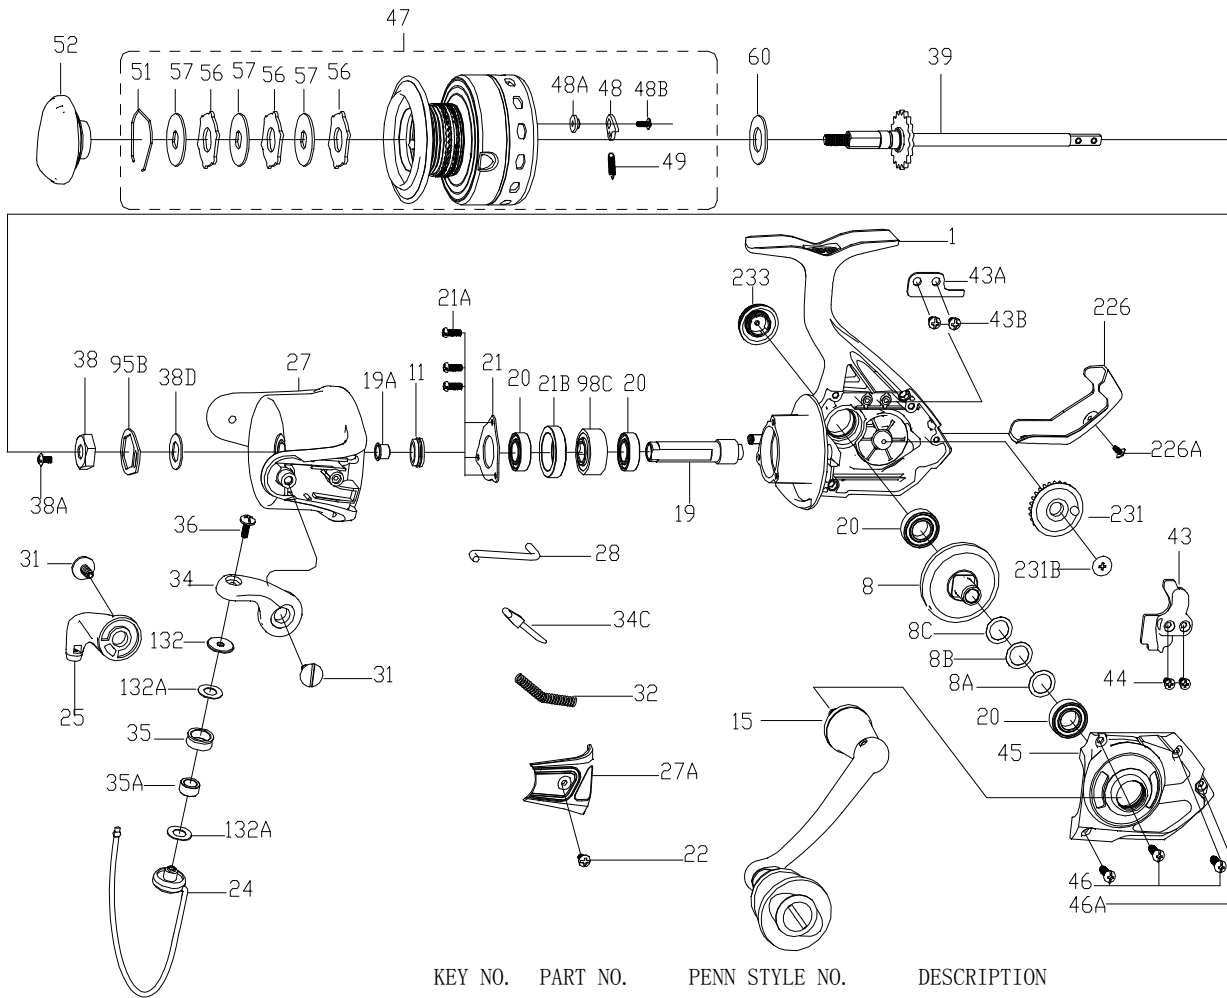

PARTS LIST FOR MODEL AS PURIII5000LE

KEY NO.	PART NO.	PENN STYLE NO.	DESCRIPTION
1	1488480	1-PURIII5000LE	Housing
8	1204009	8-5000PUR	Main Gear
8A	1191030	8A-5000SG	Shim
8B	1485572	8B-PURIII5000	Shim B
8C	1485571	8C-PURIII5000	Shim C
11	1191085	11-5000SG	Bushing
15	1488479	15-PURIII5000LE	Handle Assembly
19	1489171	19-PURIII5000LE	Pinion Gear
19A	1191253	19A-5000SG	Pinion Bushing
20	1204012	20-5000PUR	Ball Bearing (4 req)
21	1192636	21-5000SG	Bearing Retainer
21A	1204016	21A-5000PUR	Bearing Retainer Screw (3 req)