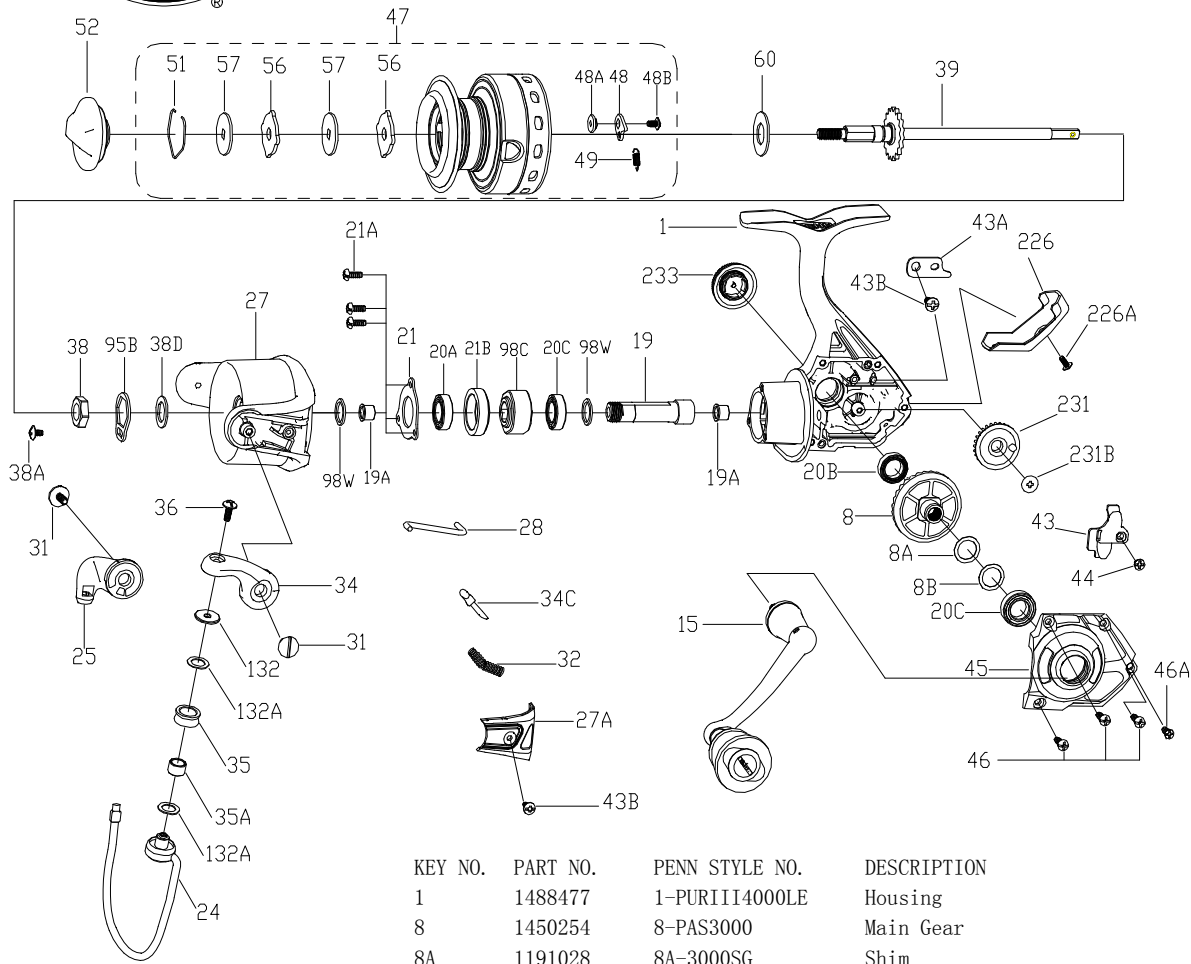

PARTS LIST FOR MODEL AS PURIII4000LE

KEY NO.	PART NO.	PENN STYLE NO.	DESCRIPTION
1	1488477	1-PURIII4000LE	Housing
8	1450254	8-PAS3000	Main Gear
8A	1191028	8A-3000SG	Shim
8B	1485199	8B-PURIII3000	Shim B
15	1488475	15-PURIII3000LE	Handle Assembly
19	1485212	19-PURIII3000	Pinion Gear
19A	1191252	19A-3000SG	Bushing (2 req)
20A	1203973	20A-3000PUR	Ball Bearing
20B	1203974	20B-3000PUR	Ball Bearing
20C	1203975	20C-3000PUR	Ball Bearing (2 req)
21	1308052	21-CFT3000	Bearing Retainer
21A	1485211	21A-PURIII3000	Bearing Retainer Screw (3 req)
21B	1192648	21B-3000SG	Collar