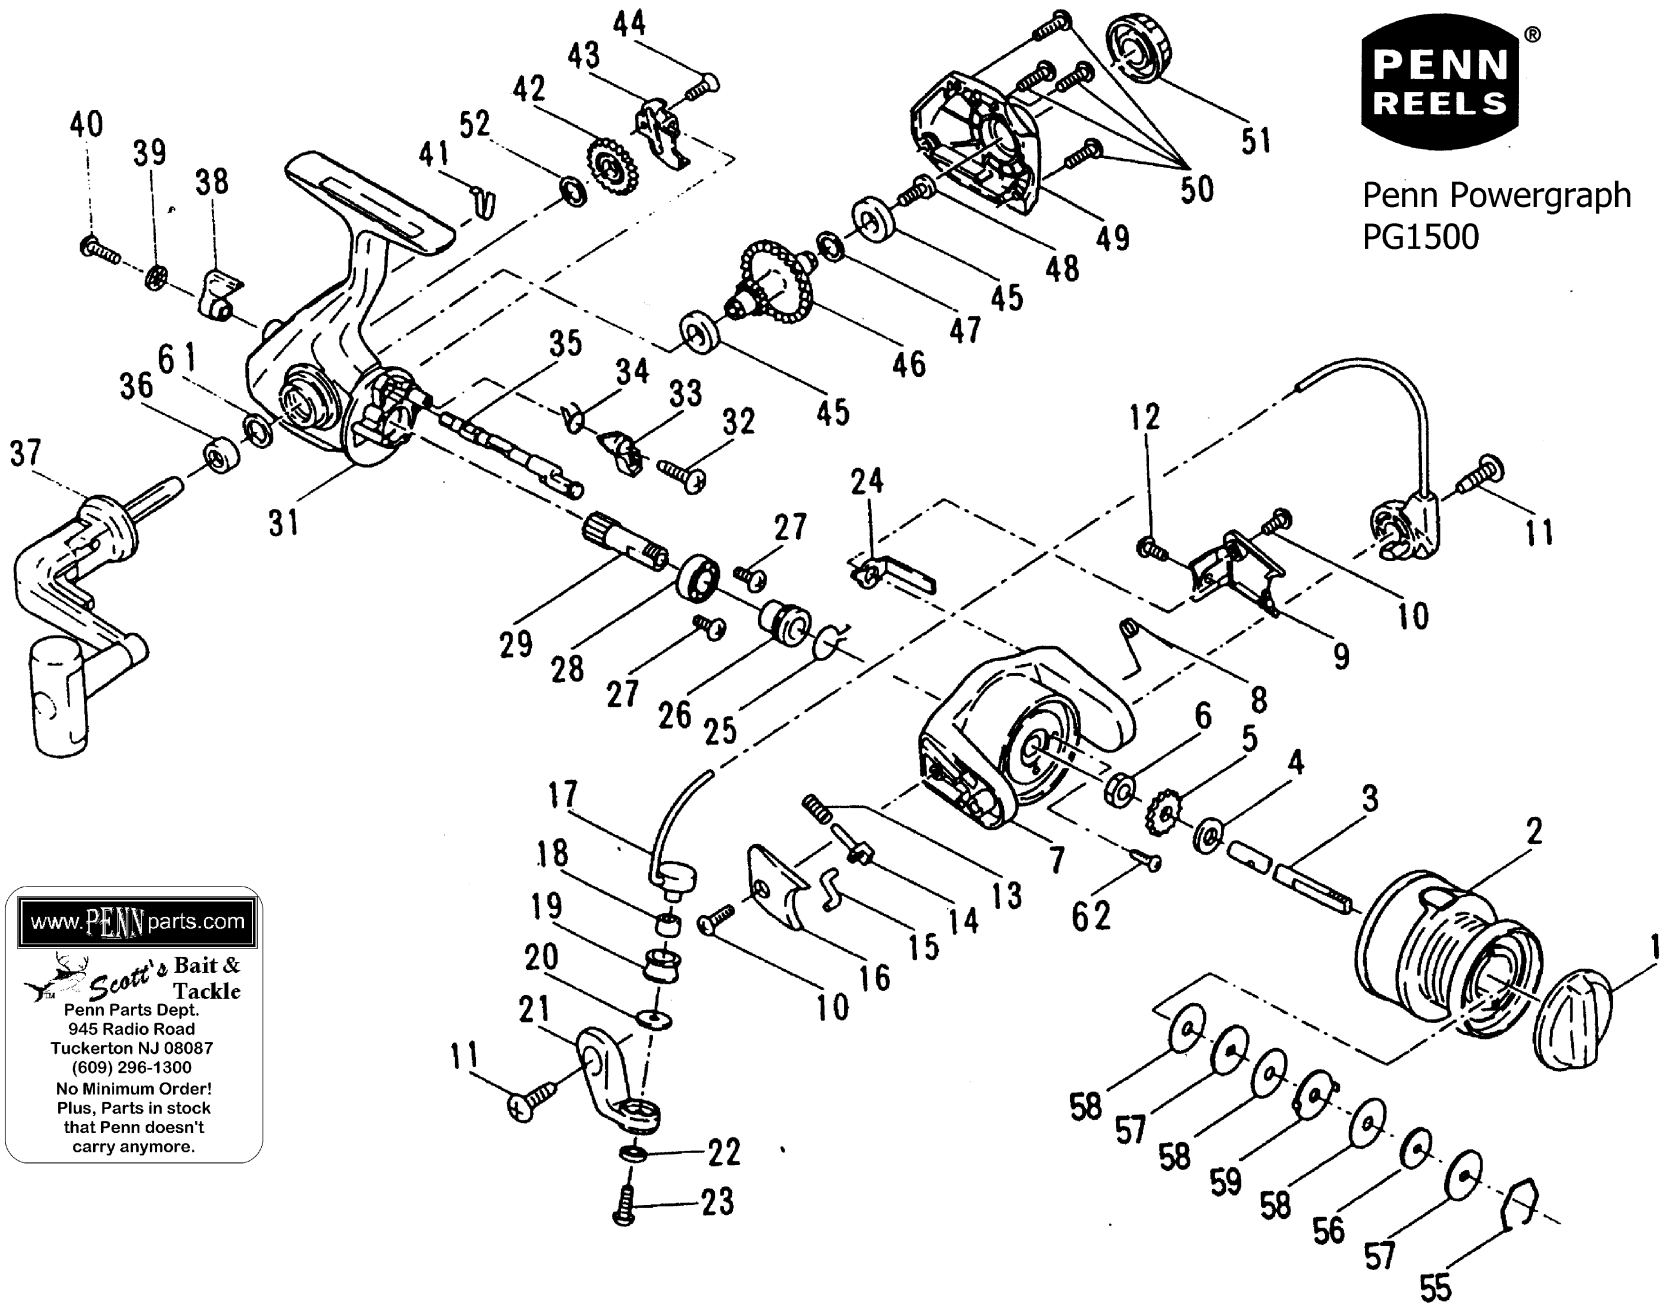

Penn Powergraph  
PG1500

[www.PENNparts.com](http://www.PENNparts.com)

**Scott's Bait & Tackle**

Penn Parts Dept.  
945 Radio Road  
Tuckerton NJ 08087  
(609) 296-1300

No Minimum Order!  
Plus, Parts in stock  
that Penn doesn't  
carry anymore.

## Penn Reel Parts list for:

Model: 1500