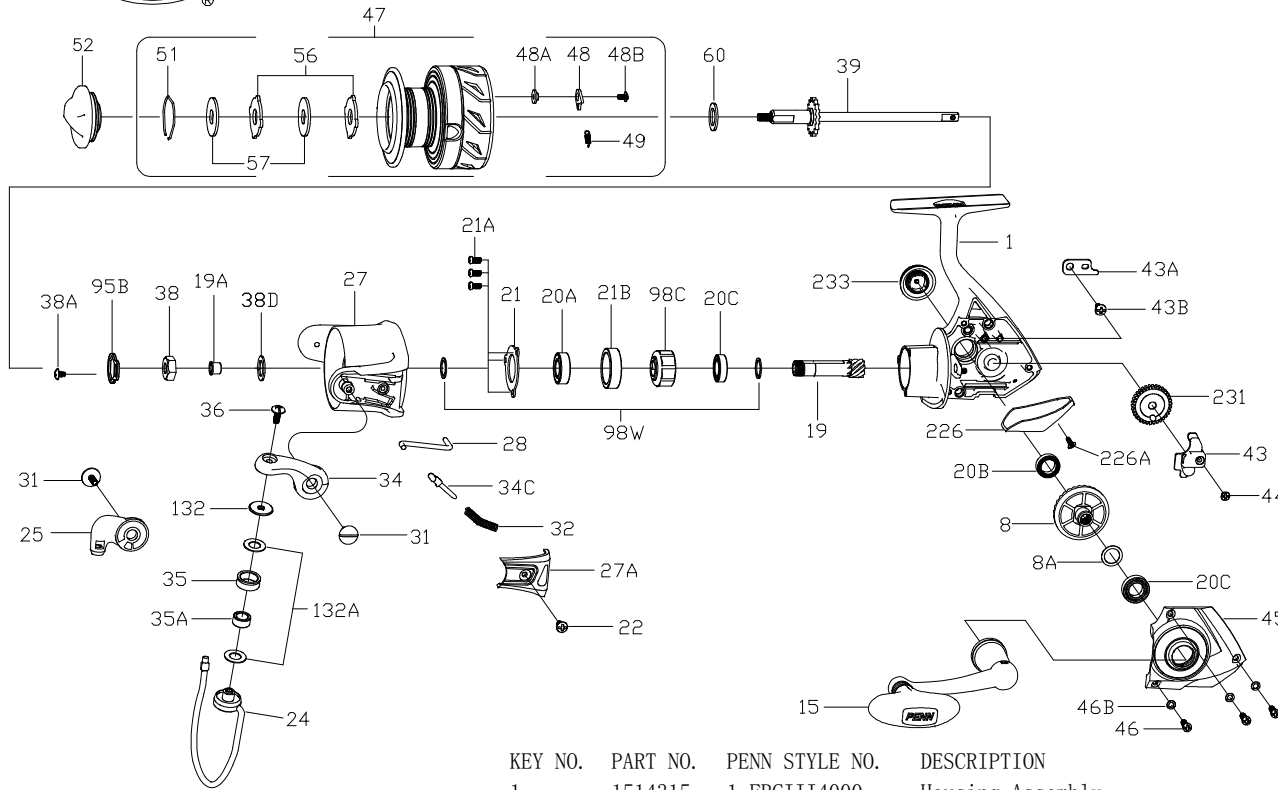

PARTS LIST FOR MODEL FRCIII4000

407-FRCIII4000 Rev. 0 19-2-2019

1505218

KEY NO.	PART NO.	PENN STYLE NO.	DESCRIPTION
1	1514315	1-FRCIII4000	Housing Assembly
8	1308047	8-CFT3000	Main Gear
8A	1191028	8A-3000SG	Shim
15	1514312	15-FRCIII3000	Handle Assembly
19	1191231	19-3000SG	Pinion Gear
19A	1191252	19A-3000SG	Pinion Bushing
20A	1308051	20A-CFT3000	Upper Pinion Ball Bearing
20B	1203974	20B-3000PUR	Ball Bearing
20C	1203975	20C-3000PUR	Ball Bearing(2 req)
21	1308052	21-CFT3000	Bearing Retainer
21A	1192644	21A-3000SG	Bearing Retainer Screw (3 req)
21B	1308053	21B-CFT3000	Collar
22	1203997	43B-3000PUR	Screw
24	1308055	24-CFT4000	Bail Wire
25	1308056	25-CFT3000	Bail Holder
27	1365730	27-FRCII4000	Rotor
27A	1308060	27A-CFT4000	Bail Pivot Cover
28	1308062	28-CFT4000	Trip Lever
31	1308063	31-CFT3000	Bail Arm Screw (2 req)
32	1191586	32-3000SG	Bail Spring
34	1308064	34-CFT3000	Bail Arm
34C	1308065	34C-CFT3000	Pivot Arm
35	1308066	35-CFT3000	Line Roller
35A	1308067	35A-CFT3000	Line Roller Bushing
36	1191699	36-3000SG	Bail Stud Screw
38	1191728	38-3000SG	Rotor Nut
38A	1308069	38A-CFT3000	Rotor Locking Plate Screw
38D	1308070	38D-CFT3000	Rotor Nut Washer
39	1365731	39-FRCII4000	Main Shaft Assembly
43	1200531	43-4000SG	Crosswind Block
43A	1191818	43A-3000SG	Crosswind Block Plate
43B	1191826	43B-3000SG	Crosswind Block Plate Screw
44	1191843	44-3000SG	Crosswind Block Screw
45	1514338	45-FRCIII4000LE	Housing Cover Assy
46	1191901	46-3000SG	Housing Cover Screw (3 req)
46B	1191907	46B-3000SG	Housing Cover Washer (3 req)
47	1514316	47-FRCIII4000	Spool Assembly
48	1211604	48-3000SG	Click Tongue
48A	1214226	48A-3000SG	Click Tongue Washer
48B	1214189	48B-3000SG	Spool Click Screw
49	1211605	49-3000SG	Click Tongue Spring
51	1308078	51-CFT3000	Drag Retaining Ring
52	1514314	52-FRCIII3000	Drag Knob Assembly
56	1308080	56-CFT3000	Drag Washer (2 req)
57	1192043	57-3000SG	Keyed Washer (2 req)
60	1192060	60-3000SG	Thrust Washer
95B	1308081	95B-CFT3000	Rotor Locking Plate
98C	1308082	98C-CFT3000	Clutch/Sleeve Assembly
98W	1204004	98W-3000PUR	Clutch Washer(2 req)
132	1192296	132-3000SG	Roller Washer
132A	1192302	132A-3000SG	Line Roller Washer (2 req)
226	1308083	226-CFT3000	Rear Cover
226A	1192473	226A-3000SG	Rear Cover Screw
231	1200522	231-4000SG	Crosswind Gear
233	1514304	233-FRCIII1000	Bearing Cover Assy