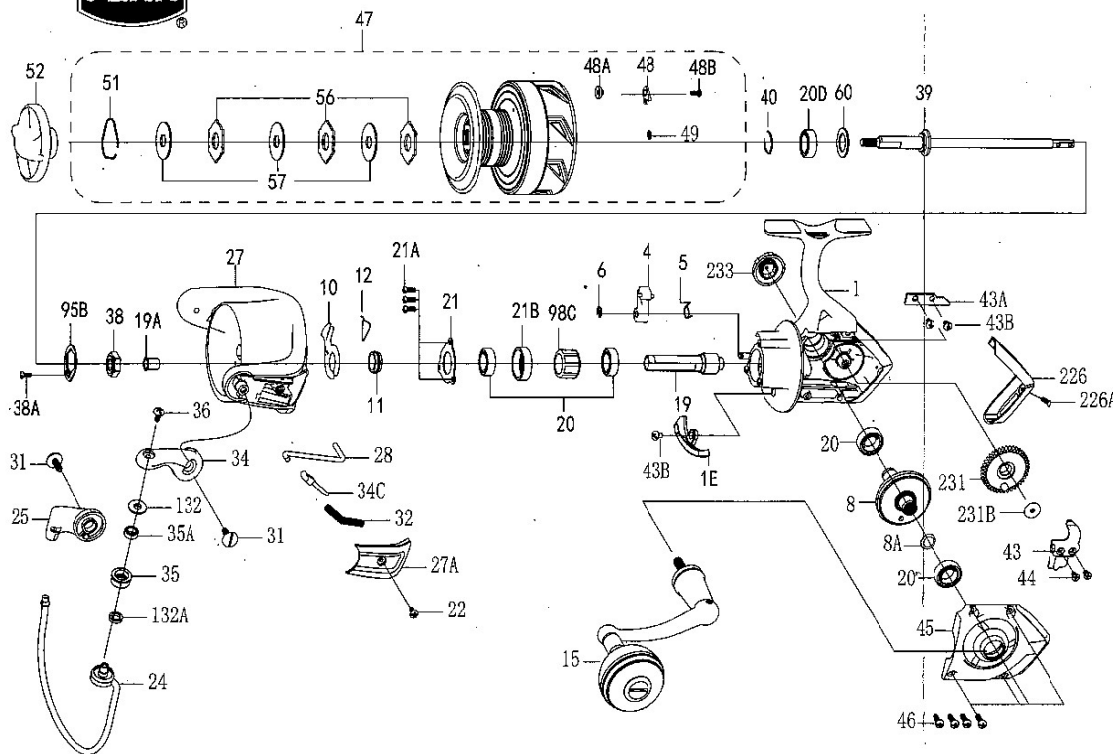

PARTS LIST FOR MODEL BTLIII8000DX

KEY NO.	PART NO.	PENN STYLE NO.	DESCRIPTION
20D	1211610	20D-5000BTL	Spool Ball Bearing
21	1192636	21-5000SG	Bearing Retainer
21A	1192645	21A-5000SG	Bearing Retainer Screw (3 req)
21E	1529531	21E-BTLIII8000	Collar
22	1204018	22-6000PUR	Screw
24	1529532	24-BTLIII8000	Bail Wire Assembly
25	1540373	25-BTLIII8000DX	Bail Holder
27	1540374	27-BTLIII8000DX	Rotor
27A	1540375	27A-BTLIII8000DX	Bail Pivot Cover
28	1529536	28-BTLIII8000	Trip Lever
31	1365758	31-FRCII8000	Bail Arm Screw (2 req)
32	1313874	32-CFT8000	Bail Spring
34	1540376	34-BTLIII8000DX	Bail Arm
34C	1191656	34C-7000SG	Pivot Arm
35	1529538	35-BTLIII8000	Line Roller
35A	1242222	35A-5000BTL	BEARING
36	1191699	36-3000SG	Stud Screw
38	1529539	38-BTLIII8000	Rotor Nut
38A	1204016	21A-5000PUR	Screw
39	1540377	39-BTLIII8000DX	Main Shaft Assembly
40	1540378	40-BTLIII8000DX	Bearing Lock Spring
43	1529541	43-BTLIII8000	Crosswind Block
43A	1489323	43A-SSVI7500	Crosswind Block Plate
43B	1489213	43B-SSVI3500	Crosswind Block Plate Screw (3 req)
44	1191845	44-5000SG	Crosswind Block Screw (2 req)
45	1540379	45-BTLIII8000DX	Housing Cover
46	1191903	46-5000SG	Housing Cover Screw (4 req)
47	1540380	47-BTLIII8000DX	Spool Assembly
48	1211625	48-5000SG	Click Tongue
48A	1211626	48A-5000SG	Click Tongue Washer
48B	1489327	48B-SSVI7500	Spool Click Screw
49	1211627	49-5000SG	Click Tongue Spring
51	1308112	51-CFT5000	Drag Retaining Ring
52	1540381	52-BTLIII8000DX	Drag Knob Assembly
56	1313883	56-CFT8000	Drag Washer (3 req)
57	1211646	57-7000BTL	Keyed Washer (3 req)
60	1489320	39A-SSVI7500	Thrust Washer
95B	1308115	95B-CFT5000	Rotor Locking Plate
98C	1489332	98C-SSVI7500	Clutch/Sleeve Assembly
132	1529545	132-BTLIII8000	Roller Washer
132A	1489334	132A-SSVI7500	Line Roller Washer (2 req)
226	1529546	226-BTLIII8000	Rear Cover
226A	1529386	226A-BTLIII8000	Rear Cover Screw
231	1529547	231-BTLIII8000	Crosswind Gear
231B	1489338	231B-SSVI7500	Screw Crosswind Gear
233	1529496	233-BTLIII8000	Bearing Cover Assembly