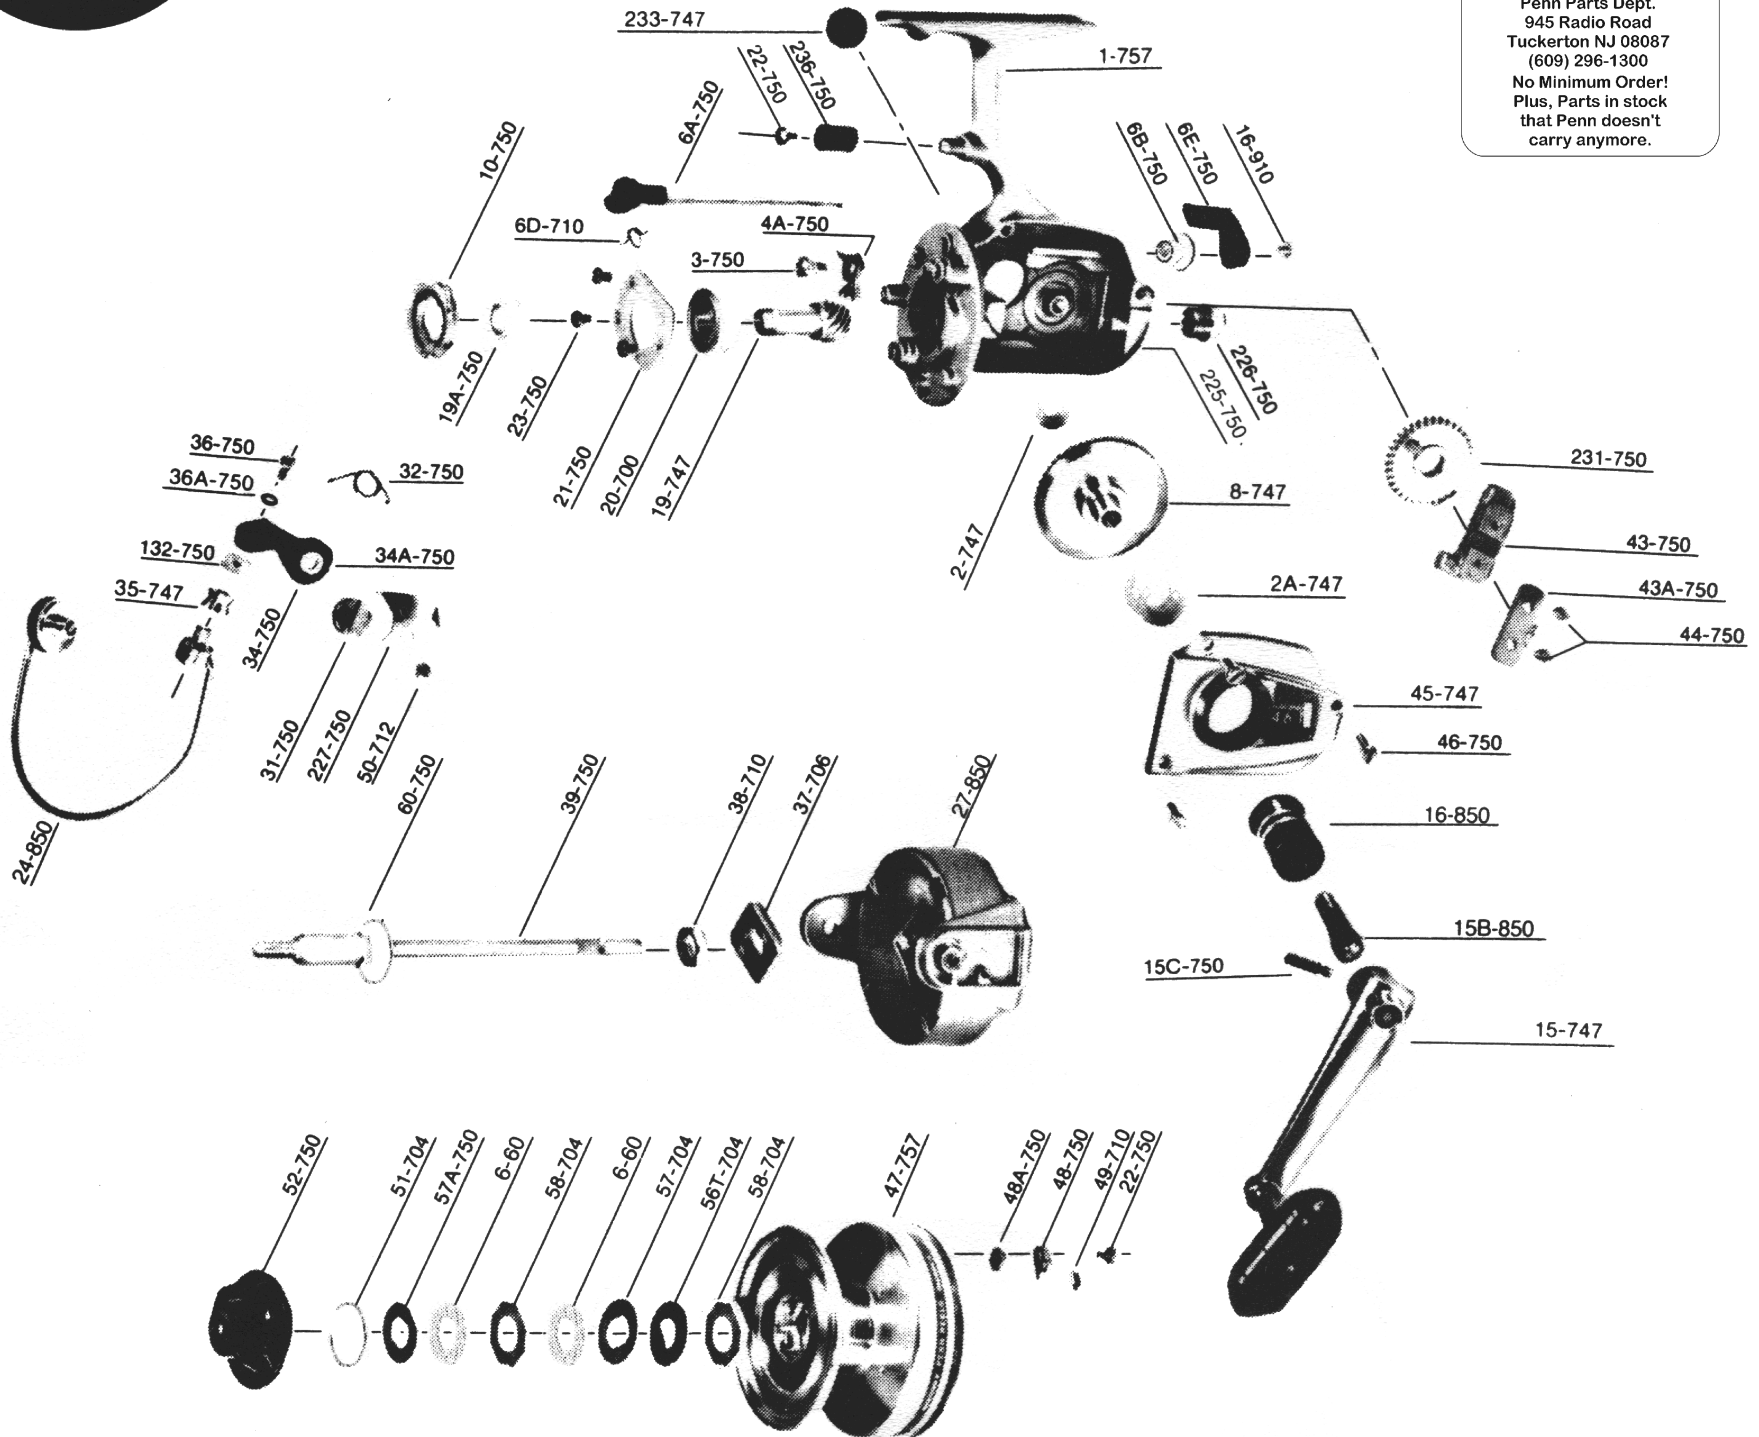

PARTS LIST FOR MODEL 757

www.PENNparts.com
Scott's Bait & Tackle
Penn Parts Dept.
945 Radio Road
Tuckerton NJ 08087
(609) 296-1300
No Minimum Order!
Plus, Parts in stock
that Penn doesn't
carry anymore.

Penn Reel Parts list for:

Model: 757

KEY PART

NO	NO.	DESCRIPTION	KEY PART	NO	NO.	DESCRIPTION
1	1-757	HOUSING	36	36-750		BAIL STUD SCREW
2	2-747	BEARING, HOUSING	36A	36A-750		BAIL STUD SCREW WASHER
2A	2A-747	BEARING, COVER PLATE	37	37-706		ROTOR WASHER
3	3-750	DOG SCREW	38	38-710		ROTOR NUT
4A	4A-750	SILENT	39	39-750		CROSSWIND SHAFT
6	6-60	DRAG WASHER HT 100	43	43-750		CROSSWIND BLOCK
6A	6A-750	ECCENTRIC	43A	43A-750		CROSSWIND BLOCK PLATE
6B	6B-750	ECCENTRIC LINER	44	44-750		CROSSWIND BLOCK SCREW
6D	6D-710	ECCENTRIC SPRING	45	45-757		HOUSING COVER
6E	6E-750	ANTI-REVERSE LEVER	46	46-750		HOUSING COVER SCREW
8	8-747	MAIN GEAR	47	47-757		SPOOL (COMPLETE)
10	10-750	RATCHET	48	48-750		CLICK TONGUE
15	15-747	HANDLE	48A	48A-750		CLICK TONGUE WASHER
15B	15B-850	STANDARD PIVOT	49	49-710		CLICK TONGUE SPRING
15C	15C-750	PIVOT SCREW	50	50-712		BAIL SPRING COVER SCREW
16	16-850	COLLAR	51	51-704		RETAINING RING
16A	16-910	ECCENTRIC SCREW	52	52-750		DRAG KNOB
19	19-747	PINION	56T	56T-704		DRAG WASHER
19A	19A-750	PINION SPACER	57	57-704		DRAG WASHER (KEYED) SMALL DIA
20	20-700	BEARING	57A	57A-750		DRAG WASHER (KEYED) LARGE DIA
21	21-750	BEARING COVER	58	58-704		DRAG WASHER (OCTAGON)
22	22-750	TRIP BUMPER SCREW	60	60-750		THRUST WASHER
23	23-750	BEARING COVER SCREW	132	132-750		ROLLER WASHER
24	24-850	BAIL WIRE	225	225-750		CROSSWIND SHAFT BUSHING
27	27-850	ROTOR CUP	226	226-750		SCREW, TAIL SHAFT
31	31-750	BAIL ARM SCREW	227	227-750		BAIL SPRING COVER
32	32-750	BAIL ARM SPRING	231	231-750		CROSSWIND GEAR
34	34-750	BAIL ARM	233	233-747		PLUG, HOUSING
34A	34A-750	BAIL ARM BUSHING	236	236-750		TRIP BUMPER
35	35-747	LINE ROLLER				

NOTE: Many of www.pennparts.com schematics include changes that were either made by Penn, or errors found and corrected by our parts dept.