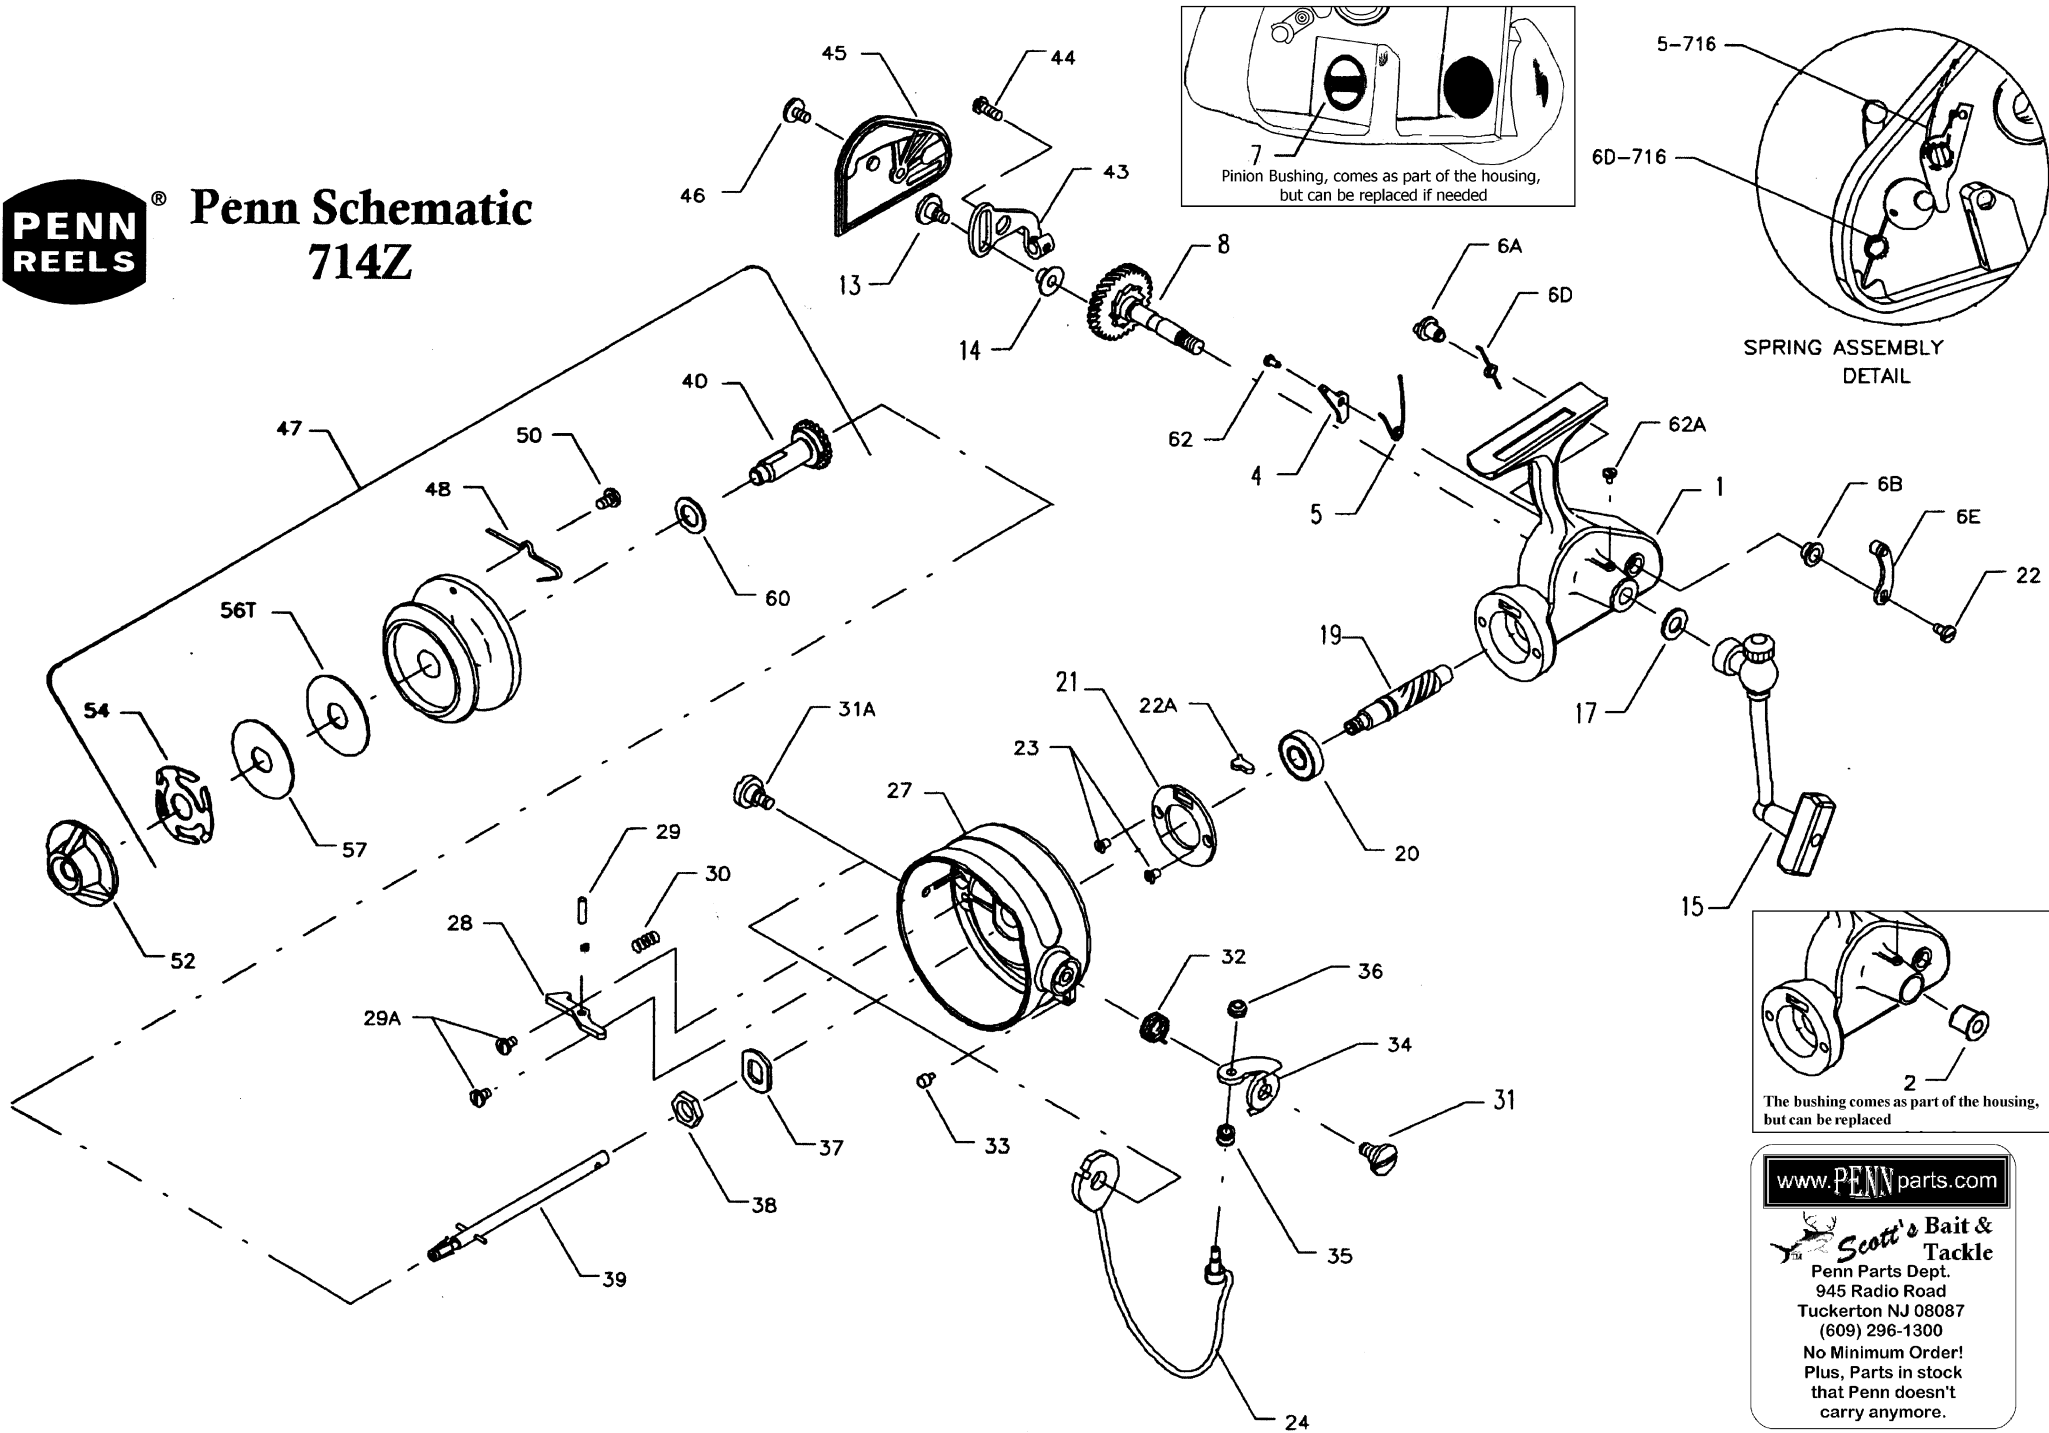

Penn Schematic 714Z

www.PENNparts.com

Scott's Bait & Tackle
Penn Parts Dept.
945 Radio Road
Tuckerton NJ 08087
(609) 296-1300
No Minimum Order!
Plus, Parts in stock
that Penn doesn't
carry anymore.

SBT Ver. 071109

Penn Reel Parts list for:

Model: 714Z

KEY PART			KEY PART		
NO	NO.	DESCRIPTION	NO	NO.	DESCRIPTION
1	1-714	HOUSING W/ BUSHING	31	31-716	BAIL ARM SCREW
2	2-716	BUSHING F/HOUSING	31A	31A-716	BAIL SCREW
4	4-716	DOG	32	32-716	BAIL SPRING
5	5-716	DOG SPRING	33	33R-712	BAIL ARM BUMPER
6A	6A-716	ECCENTRIC	34	34-716	BAIL ARM
6B	6B-700Z	ECCENTRIC LINER	35	35-716	LINE ROLLER
6D	6D-716	ECCENTRIC SPRING	36	36-700	BAIL LOCK NUT
6E	6E-716	ECCENTRIC LEVER	37	37-716	ROTOR CUP WASHER
8	8-16	MAIN GEAR RATCHET AND SHAFT	38	38-720	ROTOR CUP NUT
13	13-716	CROSSWIND SCREW	39	39N-716	SPOOL SHAFT
14	14-716	CROSSWIND ROLLER	40	40-716	SPOOL SLEEVE
15	15-714	HANDLE (COMPLETE)	43	43-716	CROSSWIND ARM
17	17-716	HANDLE WASHER	44	44-716	CROSSWIND SHAFT SCREW
19	19-716	PINION GEAR	45	45-714	HOUSING COVER
20	20-722	PINION BEARING	46	46-716	HOUSING PLATE SCREW
21	21-716	BEARING RETAINER	47	47-714	SPOOL (COMPLETE)
22	22-109	ECCENTRIC SCREW	48	48-714	CLICK SPRING
22A	22-716	BAIL RELEASE RAMP	50	50-716	CLICK SPRING SCREW
23	23-716	BEARING RETAINER SCREW (2 REQ.)	52	52-714	DRAG KNOB
24	24-714	BAIL WIRE	54	54-714	DRAG SPRING
27	27-714	ROTOR CUP	56T	56T-714	DRAG WASHER (TEFLON)
28	28-714	BAIL RELEASE ARM	57	57-430	METAL KEYED WASHER
29	29-716	RELEASE ARM PIN	60	60-716	REAR DRAG WASHER
29A	50-712	RELEASE ARM SCREW (2 REQ.)	62A	62A-716	DOG SCREW
30	30-716	ARM RELEASE SPRING			

NOTE: Many of www.pennparts.com schematics include changes that were either made by Penn, or errors found and corrected by our parts dept.
SBT Ver. 071109

714Z is the black/gold cosmetics

714 was the older version that came in green, blue, brown or black

All parts are interchangeable